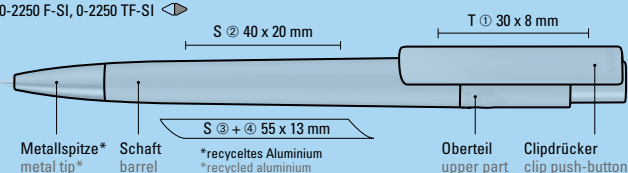

RECYCLED PET PEN PRO SI Recycled² – the most sustainable combination in a writing instrument!

Recycled PET beverage bottles meet recycled aluminium beverage cans. The uma rPET PRO series is one of the most sustainable writing instrument developments in the promotional industry. A ClimatePartner-certified, European and Global Recycled Standard certified production built up the basics for long-lasting and sustainable writing. The new upcycling idea adds elegant metal applications to the previously pure recycled PET writing instrument series. A recycled aluminium 150ml beverage can is recycled into 10 valuable metal tips that meet a PET housing of a recycled 0.5 l PET bottle. So with the uma RECYCLED PET PEN PRO SI you write the most sustainable combination for the environment – just: uma Recycled².

sustainable
RECYCLED²
innovative

Produkt-Video / product video
RECYCLED PET PEN PRO SI

0-2250 F-SI, 0-2250 TF-SI