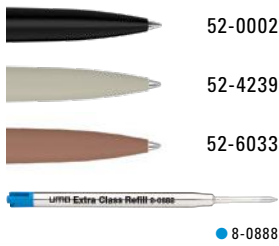

Farb-Code/Minen
Colour code/Refills

TITAN ONE M
0-9360 M **new!**

TITAN ONE MR
0-9362 MR **new!**

0-9360 M (● 8-0888)

0-9362 MR (● ● 8-0806)