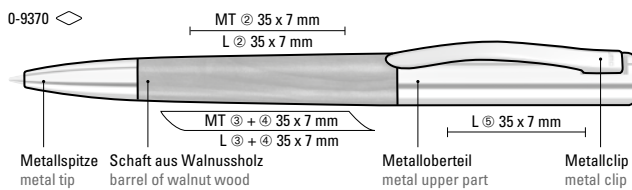

5-5900: Wooden retractable ballpoint pen with wooden
push-button, metal clip and metal tip chrome plated. Barrel
and push-button made from FSC® certified beechwood with
protective varnish coating.

Price/piece 5-5700	2.36 €
Quantity	300 pieces
Advertising code	barrel MS/L/RL, clip L
Price/piece 5-5900	1.88 €
Quantity	300 pieces
Advertising code	barrel MS/L/RL