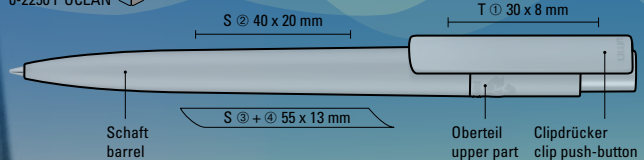

RECYCLED PET PEN PRO

ocean

made from ocean-bound plastic

Produkt-Video/
product video

RECYCLED PET PEN PRO

0-2250 F OCEAN ◀

Farb-Code/Minen
Colour code/Refills

RECYCLED PET PEN PRO F ocean
0-2250 F OCEAN