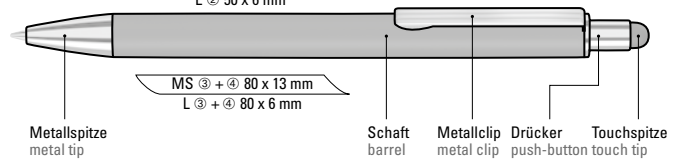

0-9530 TO RECY ◊

MS ② 45 x 20 mm
L ② 50 x 6 mm