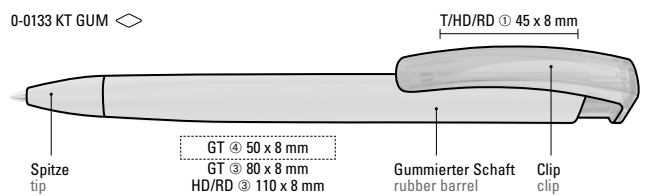

0-0133 KT GUM ◊