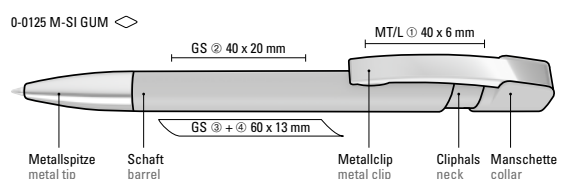

0-0125 M GUM ◊
0-0125 M GUM: Druckkugelschreiber mit Softtouch-Gehäuse und flexiblem Metallclip.

0-0125 M-SI GUM: Druckkugelschreiber mit Softtouch-Gehäuse, flexiblem Metallclip und schwerer Metallspitze glanzverchromt.

Preis/Stück 0-0125 M GUM	0,85 €
Preis/Stück 0-0125 M-SI GUM	0,99 €
Menge	1.000 Stück
Werbeschlüssel	Schaft GS, Clip MT/L

0-0125 M GUM ◊
0-0125 M GUM: Retractable ballpoint pen with softtouch housing and flexible metal clip.

0-0125 M-SI GUM: Retractable ballpoint pen with softtouch housing, flexible metal clip and heavy metal tip chrome plated.

Price/piece 0-0125 M GUM	0.85 €
Price/piece 0-0125 M-SI GUM	0.99 €
Quantity	1,000 pieces
Advertising code	barrel GS, clip MT/L