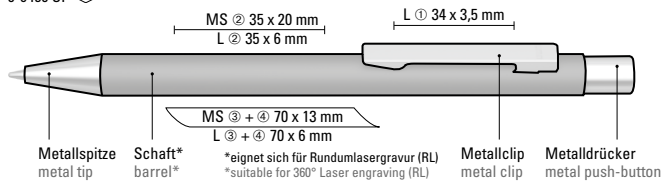

0-9450 SI

0-9450 SI GUM