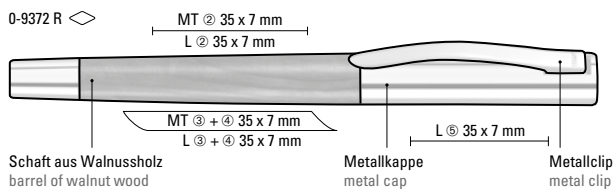

5-5900: Wooden retractable ballpoint pen with wooden
push-button, metal clip and metal tip chrome plated. Barrel
and push-button made from FSC® certified beechwood with
protective varnish coating.

Price/piece 5-5700	2.36 €
Quantity	300 pieces
Advertising code	barrel MS/L/RL, clip L
Price/piece 5-5900	1.88 €
Quantity	300 pieces
Advertising code	barrel MS/L/RL