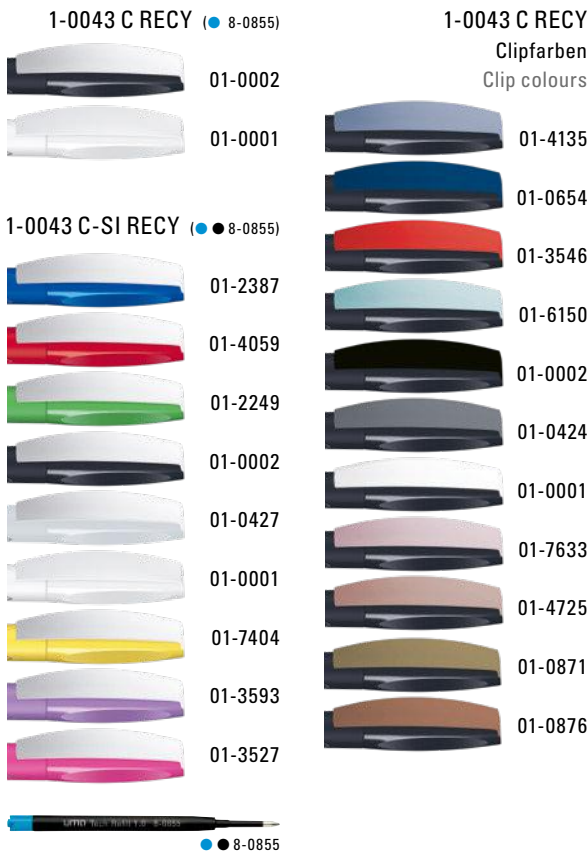

Farb-Code/Minen
Colour code/Refills

CHILL C RECY
1-0043 C RECY **new!**

CHILL C SI RECY
1-0043 C-SI RECY

umaBlackForest
Pens

Aufgrund der Besonderheit des Materials (ABS Recycled Plastic) sind produktionstechnische Farbschwankungen gegeben.
Due to the special nature of the material (recycled PET material) production-related variations are possible.

Das Modell ist mit dem Recyclingzeichen gekennzeichnet. Dank der ClimatePartner-zertifizierten Produktion leistet der uma CHILL RECY einen zusätzlichen nachhaltigen Beitrag zur Schonung der Umwelt.

POST-CONSUMER
RECYCLED PLASTIC

The model is labelled with the recycling mark. Thanks to the ClimatePartner-certified production, the uma CHILL RECY makes an additional sustainable contribution to the protection of the environment.

ClimatePartner
zertifiziertes Produkt
climate-id.com/DIPVA4

1-0043 C RECY: Drehkugelschreiber mit gedeckt mattem Gehäuse aus 100% recyceltem Post-Consumer-Kunststoff. Metallclip matt lackiert.

1-0043 C RECY: Twist ballpoint pen with opaque mat housing made from 100% recycled post-consumer plastic. Metal clip matt lacquered.

1-0043 C-SI RECY: Drehkugelschreiber mit gedeckt mattem Gehäuse aus 100% recyceltem Post-Consumer-Kunststoff. Metallclip und schwere Metallspitze matt verchromt.

1-0043 C-SI RECY: Twist ballpoint pen with opaque mat housing made from 100% recycled post-consumer plastic. Metal clip and heavy metal tip matt chromed.

Preis/Stück 1-0043 C RECY 1,11 €
Preis/Stück 1-0043 C-SI RECY 1,11 €
Menge 1.000 Stück
Werbeschlüssel Schaft S O, Clip MT/L, Oberteil T

Price/piece 1-0043 C RECY 1.11 €
Price/piece 1-0043 C-SI RECY 1.11 €
Quantity 1,000 pieces
Advertising code barrel S O, clip MT/L, upper part T