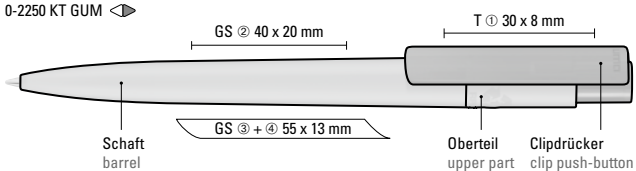

0-2250 KT GUM ◊