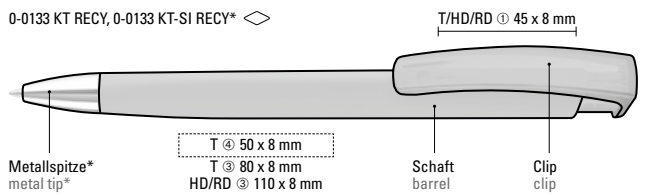

0-0133 KT RECY, 0-0133 KT-SI RECY* ◇