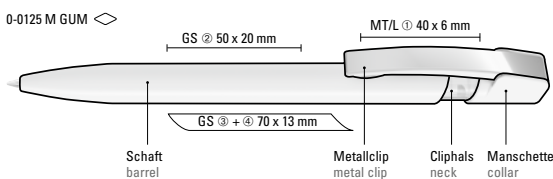

0-0125 M GUM ◊
0-0125 M GUM: Druckkugelschreiber mit Softtouch-Gehäuse und flexiblem Metallclip.

0-0125 M-SI GUM: Druckkugelschreiber mit Softtouch-Gehäuse, flexiblem Metallclip und schwerer Metallspitze glanzverchromt.

Preis/Stück 0-0125 M GUM	0,85 €
Preis/Stück 0-0125 M-SI GUM	0,99 €
Menge	1.000 Stück
Werbeschlüssel	Schaft GS, Clip MT/L

0-0125 M GUM ◊
0-0125 M GUM: Retractable ballpoint pen with softtouch housing and flexible metal clip.

0-0125 M-SI GUM: Retractable ballpoint pen with softtouch housing, flexible metal clip and heavy metal tip chrome plated.

Price/piece 0-0125 M GUM	0.85 €
Price/piece 0-0125 M-SI GUM	0.99 €
Quantity	1,000 pieces
Advertising code	barrel GS, clip MT/L