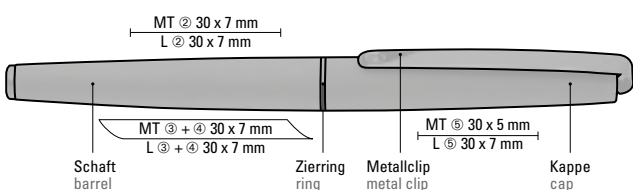

0-8372 R, 0-8372 MR ◊