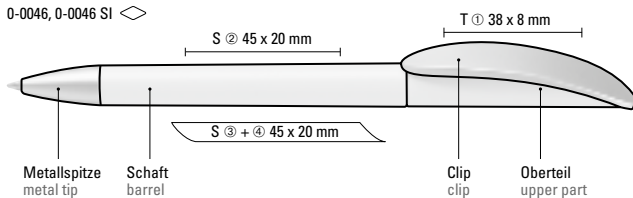

0-0046, 0-0046 SI ◊