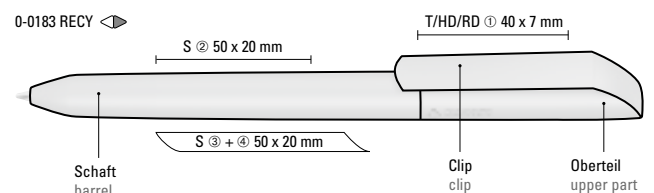

32-0534

32-0350

32-0432

32-0425

32-0428

32-0001

32-0466

32-7532

● 8-0866

POST-CONSUMER
RECYCLED PLASTIC

Aufgrund der Besonderheit des Materials (Post-Consumer Recycled Plastic) sind produktionstechnische Farbschwankungen gegeben.

Due to the special nature of the material (post-consumer recycled plastic) colour variations may occur during the production process.

Das Modell ist mit dem Recyclingzeichen gekennzeichnet. Dank der europäischen und ClimatePartner-zertifizierten Produktion leistet der uma VANE RECY einen zusätzlichen nachhaltigen Beitrag zur Schonung der Umwelt.

Mix n' Match: Ab 2.000 Stück kann das Modell farblich kombiniert werden.

0-0183 RECY: Drehkugelschreiber mit gedeckt mattem Gehäuse und Clip aus 100% recyceltem Post-Consumer-Kunststoff.

Preis/Stück 0,82 €
Menge 1.000 Stück
Werbeschlüssel Schaft S, Clip T/HD/RD

The model is labelled with the recycling mark. Thanks to the European and ClimatePartner-certified production, the uma VANE RECY makes an additional sustainable contribution to the protection of the environment.

Mix n' Match: From 2,000 pieces, you can choose any colour combination.

0-0183 RECY: Twist ballpoint pen with opaque matt housing and clip made from 100% recycled post-consumer plastic.

Price/piece 0.82 €
Quantity 1,000 pieces
Advertising code barrel S, clip T/HD/RD

ClimatePartner
zertifiziertes Produkt
climate-id.com/DIPVA4