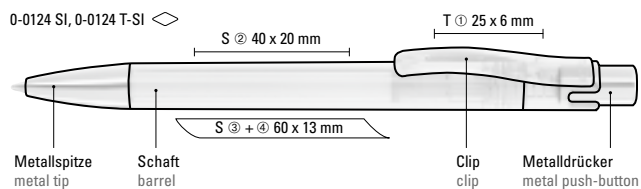

0-0124 SI (● 8-0855)	
	50-0002
	50-0001
	● 8-0855
0-0124 T-SI (● 8-0856)	
	50-2925
	50-0072
	50-1795
	50-2271
	50-0356
	50-0405
	50-0003
	50-0396
	50-2077
	50-0214
	50-0130
	50-1585
	50-0326
	50-0483
	● 8-0856

0-0124 SI: Druckkugelschreiber mit gedeckt glänzendem Gehäuse, Metalldrücker und schwerer Metallspitze glanzverchromt.

0-0124 T-SI: Druckkugelschreiber mit transparent glänzendem Gehäuse, Metalldrücker und schwerer Metallspitze glanzverchromt.

Preis/Stück 0-0124 SI	0,79 €
Preis/Stück 0-0124 T-SI	0,79 €
Menge	1.000 Stück
Werbeschlüssel	Schaft S, Clip T

0-0124 SI: Retractable ballpoint pen with opaque glossy housing, heavy metal tip and metal push-button chrome plated.

0-0124 T-SI: Retractable ballpoint pen with transparent housing, heavy metal tip and metal push-button chrome plated.

Price/piece 0-0124 SI	0.79 €
Price/piece 0-0124 T-SI	0.79 €
Quantity	1,000 pieces
Advertising code	barrel S, clip T