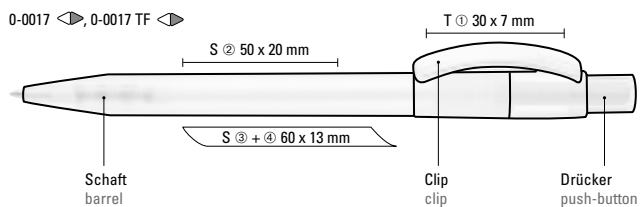

Mix n' Match: Ab 2.000 Stück kann das Modell farblich kombiniert werden.

0-0017: Druckkugelschreiber mit gedeckt glänzendem Gehäuse, Bogenclip und Drücker.

0-0017 TF: Druckkugelschreiber mit gefrostetem Gehäuse, glänzend transparentem Bogenclip und Drücker.

Preis/Stück 0-0017	0,42 €
Preis/Stück 0-0017 TF	0,45 €
Menge	1.000 Stück
Werbeschlüssel	Schaft S ○, Clip T

Mix n' Match: From 2,000 pieces, you can choose any colour combination.

0-0017: Retractable ballpoint pen with opaque glossy housing, curved clip and push-button.

0-0017 TF: Retractable ballpoint pen with transparent frosted housing, transparent glossy curved clip and push-button.

Price/piece 0-0017	0.42 €
Price/piece 0-0017 TF	0.45 €
Quantity	1,000 pieces
Advertising code	barrel S ○, clip T