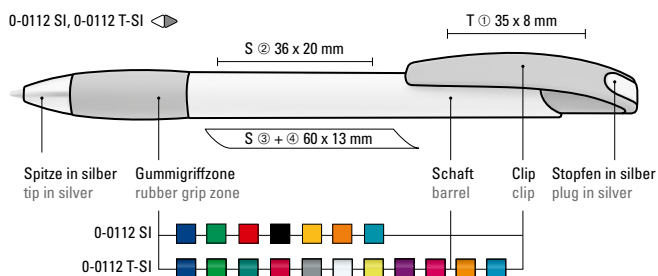

Mix n' Match: Ab 2.000 Stück kann das Modell farblich kombiniert werden.

0-0112 SI: Druckkugelschreiber mit gedeckt glänzendem Gehäuse in weiß, farbiger Gummigriffzone und Clipdrücker. Drückerstopfen und Spitze in silber glänzend.

0-0112 T-SI: Druckkugelschreiber mit transparent glänzendem Gehäuse, Gummigriffzone und Clipdrücker. Drückerstopfen und Spitze silber glänzend.

Preis/Stück 0-0112 SI 0,73 €
Preis/Stück 0-0112 T-SI 0,78 €
Menge 1.000 Stück
Werbeschlüssel Schaft S ○, Clip T

Mix n' Match: From 2,000 pieces, you can choose any colour combination.

0-0112 SI: Retractable ballpoint pen with opaque glossy housing in white, coloured rubber grip zone and clip button. Plug and tip silver glossy.

0-0112 T-SI: Retractable ballpoint pen with transparent glossy housing, rubber grip zone and clip button. Plug and tip silver glossy.

Price/piece 0-0112 SI 0.73 €
Price/piece 0-0112 T-SI 0.78 €
Quantity 1,000 pieces
Advertising code barrel S ○, clip T