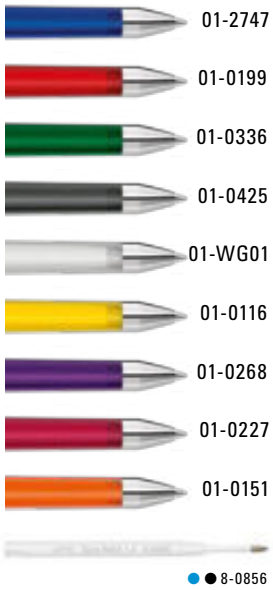

1-0148 TF-SI
● 8-0856