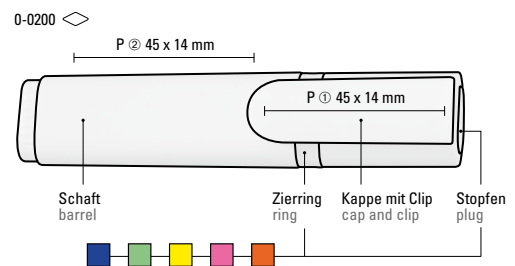

BESCHREIBUNG
DESCRIPTION

0-0200: Textmarker mit Kunststoffgehäuse, Kappe und Clip in weiß. Mundstück mit Zierring und Stopfen in der Schreibfarbe. Standardfarben gelb, grün, magenta.

Preis/Stück 0,56 €
Menge 500 Stück
Werbeschlüssel Schaft P, Clip P

0-0200: Highlighter with plastic housing, cap and clip in white. Section with ring and plug in writing colour. Standard colours are yellow, green, magenta.

Price/piece 0.56 €
Quantity 500 pieces
Advertising code barrel P, clip P