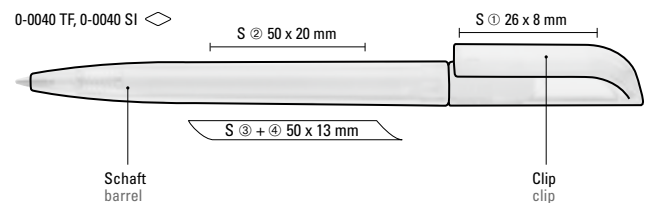

0-0040 SI (● 8-0854)

58-0004

0-0040 TF (● 8-0854)

50-2925

50-0072

50-1795

50-2271

50-0356

50-0405

50-0003

50-0396

50-2077

50-0130

50-0214

50-1585

● 8-0854

0-0040 SI: Drehkugelschreiber mit gedeckt mattem Gehäuse in silber.

0-0040 TF: Drehkugelschreiber mit transparent gefrostetem Gehäuse.

Preis/Stück 0-0040 SI 0,36 €

Preis/Stück 0-0040 TF 0,25 €

Menge 1.000 Stück

Werbeschlüssel Schaft S ○, Clip S

0-0040 SI: Twist ballpoint pen with opaque matt housing in silver.

0-0040 TF: Twist ballpoint pen with transparent frosted housing.

Price/piece 0-0040 SI 0.36 €

Price/piece 0-0040 TF 0.25 €

Quantity 1,000 pieces

Advertising code barrel S ○, clip S

0-0040 TF, 0-0040 SI ◇