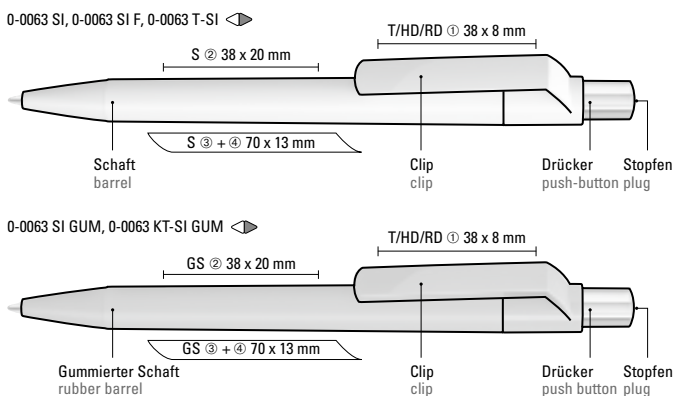

Mix n' Match: Ab 2.000 Stück kann das Modell farblich kombiniert werden.

0-0063 T-SI: Druckkugelschreiber mit transparent glänzendem Gehäuse, silber glänzendem Drücker und farbigem Stopfen.

0-0063 SI GUM: Druckkugelschreiber mit Softtouch-Schaft, gedeckt glänzendem Clip, silber glänzendem Drücker und farbigem Stopfen.

0-0063 KT-SI GUM: Druckkugelschreiber mit Softtouch-Schaft, transparent glänzendem Clip, silber glänzendem Drücker und farbigem Stopfen.

Preis/Stück 0-0063 T-SI 0,71 €
Menge 1.000 Stück
Werbeschlüssel Schaft S ○, Clip T/HD/RD

Preis/Stück 0-0063 SI GUM 0,93 €
Preis/Stück 0-0063 KT-SI GUM 0,93 €
Menge 1.000 Stück
Werbeschlüssel Schaft GS, Clip T/HD/RD

Mix n' Match: From 2,000 pieces, you can choose any colour combination.

0-0063 T-SI: Retractable ballpoint pen with transparent glossy housing, push-button silver glossy and coloured plug.

0-0063 SI GUM: Retractable ballpoint pen with softtouch housing, opaque glossy clip, push-button silver glossy and coloured plug.

0-0063 KT-SI GUM: Retractable ballpoint pen with softtouch housing, transparent glossy clip, push-button silver glossy and coloured plug.

Price/piece 0-0063 T-SI 0.71 €
Quantity 1,000 pieces
Advertising code barrel S ○, clip T/HD/RD

Price/piece 0-0063 SI GUM 0.93 €
Price/piece 0-0063 KT-SI GUM 0.93 €
Quantity 1,000 pieces
Advertising code barrel GS, clip T/HD/RD