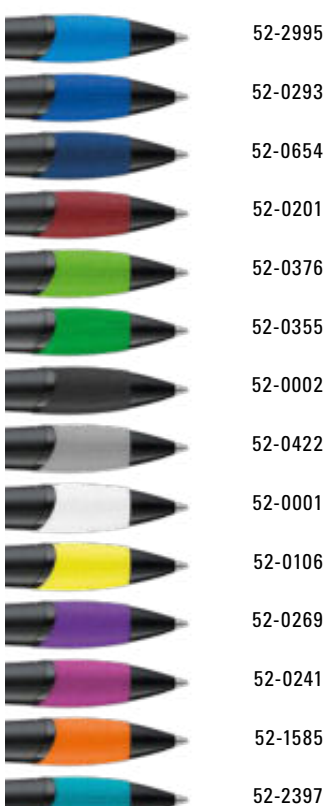

0-9900 M (● 8-0888)

Etui Empfehlung/Case suggestion
ETUI 0-0917

Beschreibung auf Seite 288
See description on page 288