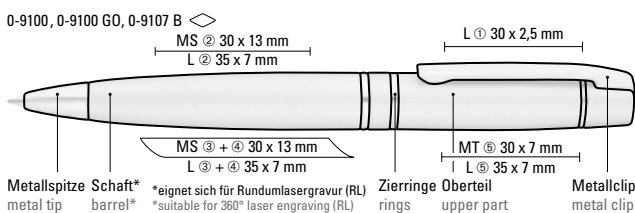

Preis/Stück 0-9100	6,37 €	Price/piece 0-9100	6.37 €
Preis/Stück 0-9100 GO	7,80 €	Price/piece 0-9100 GO	7.80 €
Preis/Stück 0-9107 B	7,80 €	Price/piece 0-9107 B	7.80 €
Menge	100 Stück	Quantity	100 pieces
Werbeschlüssel	Schaft MS/L/RL Clip L, Oberteil MT/L	Advertising code	barrel MS/L/RL, clip L, upper part MT/L
Preis/Stück 0-9102 R	7,80 €	Price/piece 0-9102 R	7.80 €
Preis/Stück 0-9106 F	10,66 €	Price/piece 0-9106 F	10.66 €
Menge	100 Stück	Quantity	100 pieces
Werbeschlüssel	Schaft MT/L/RL, Clip L, Kappe MT/L	Advertising code	barrel MT/L/RL, clip L, cap MT/L