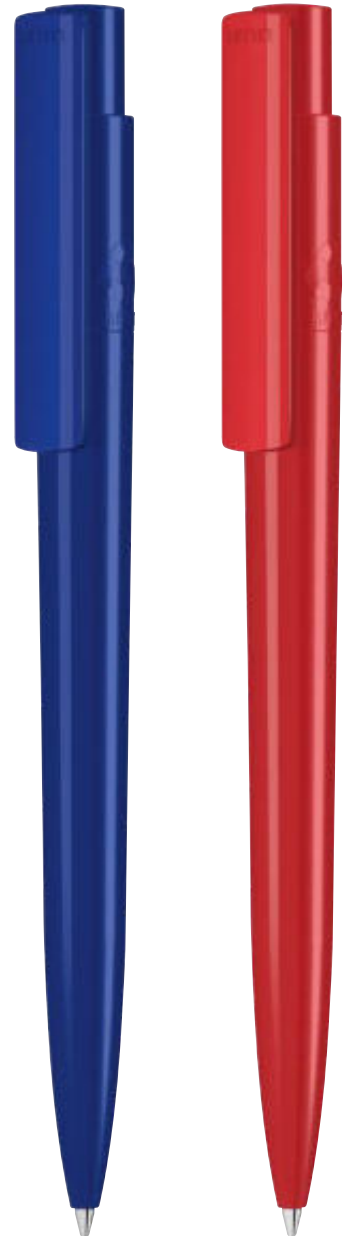

Das aus recycelten PET-Flaschen in Europa hergestellte rPET-Material eignet sich für langlebigen und nachhaltigen Werbeeinsatz. Der uma RECYCLED PET PEN PRO antibacterial bietet gleichzeitig mehrere Verkaufsargumente: recycelt, umweltverträglich, ClimatePartner-zertifiziert, antibakteriell und antiviral.

The rPET material, which is produced in Europe from recycled PET bottles, is suitable for a durable and sustainable advertisement. The uma RECYCLED PET PEN PRO antibacterial offers several sales arguments: recycled, environmentally friendly, ClimatePartner-certified, antibacterial and antiviral.

Mix n' Match: Ab 2.000 Stück kann das Modell farblich kombiniert werden.

0-2250 ANTIBAC: Druckkugelschreiber aus recyceltem, antibakteriellem und antiviralem rPET in gedeckt glänzendem Gehäuse und Clip. Der nach ISO 22196 und ISO 21702 geprüfte antimikrobielle Zusatz verleiht dem rPET eine antibakterielle und antivirale Wirkung auch gegen Corona-Viren. Die Haftung und Ansiedlung von Bakterien oder Krankheitserregern auf der Oberfläche des Schreibgerätes wird um 99,99% verringert. Der in das rPET Material eingearbeitete antimikrobielle Zusatz kann nicht abgerieben oder abgegeben werden und wirkt über die gesamte Lebensdauer des Schreibgerätes. Eine dauerhafte Reduzierung von Krankheitserregern ist gegeben.

Mix n' Match: From 2,000 pieces, you can choose any colour combination.

0-2250 ANTIBAC: Retractable ballpoint pen made from recycled, antibacterial and antiviral recycled PET material with opaque glossy housing and clip. The ISO 22196 and ISO 21702 tested antimicrobial additive of silver ions gives the rPET material an antibacterial and antiviral effect that reduces the adhesion and settling of bacteria or pathogens on the surface of the writing instrument by 99.99%. The antimicrobial additive incorporated into the rPET material cannot be rubbed off or released and is effective over the entire life of the writing instrument. A permanent reduction of pathogens is given.