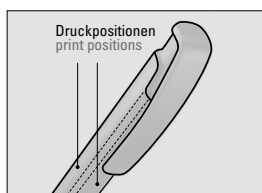

0-0154 SI (● 8-0855)	0-0154 TF-SI (● 8-0856)
50-2925	50-2925
50-0301	50-0072
50-0280	50-1795
50-9441 new!	50-2271
50-7621	50-0356
50-2420	50-0405
50-0340	50-0003
50-9521 new!	50-0396
50-0002	50-2077
50-CG08	50-0214
50-0001	50-0130
50-0115	50-1585
50-9140 new!	50-0326
50-2597	● 8-0856
50-9361 new!	
50-9321 new!	
50-0233	
50-1585	
50-0326	
● 8-0855	

Einzigtiger Vierkantschaft, welcher sich im Griffbereich in eine angenehm greifende, runde Schaftform verwandelt.

Unique four-edged barrel, which transforms into a pleasant round barrel shape in the grip area.

0-0154 SI: Druckkugelschreiber mit geometrisch wechselnder Schaftform, matt gedecktem Gehäuse und Metallspitze matt verchromt.

0-0154 TF-SI: Druckkugelschreiber mit geometrisch wechselnder Schaftform, transparent gefrostetem Gehäuse und Metallspitze matt verchromt.

0-0154 SI: Retractable ballpoint pen with geometric changes in the barrel, opaque matt housing and metal tip matt chrome plated.

0-0154 TF-SI: Retractable ballpoint pen with geometric changes in the barrel, transparent frosted housing and metal tip matt chrome plated.