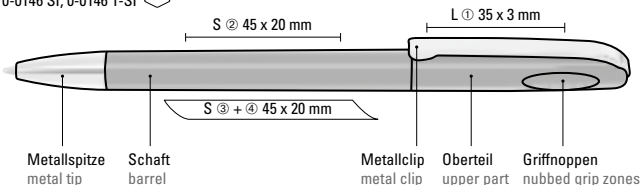

0-0146 SI, 0-0146 T-SI ◊