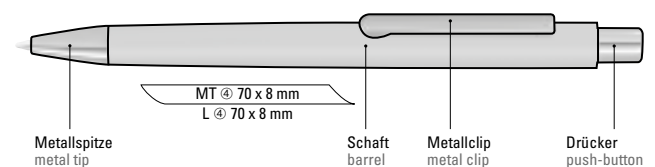

Das Modell eignet sich für eine Hochglanzlasergravur in Silber. Siehe Seite 305.

The model is suitable for high gloss laser engraving in silver. See page 305.

0-9540 SI: Metall-Druckkugelschreiber mit ellipsenförmigem mattem-Gehäuse. Metallclip, Metallspitze und ellipsenförmigem Drücker Silber glänzend.

Preis/Stück
Menge
Werbeschlüssel

2,12 €
300 Stück
Schaft MT/L

0-9540 SI: Metal retractable ballpoint pen with elliptical matt housing. Metal clip, metal tip and elliptical push-button chrome plated.

Price/piece
Quantity
Advertising code

2.12 €
300 pieces
barrel MT/L

0-9540 SI ◊