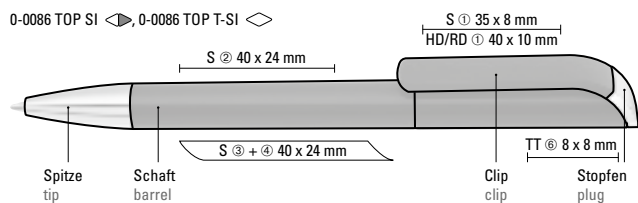

0-0086 TOP SI (● 8-0866)	0-0086 TOP T-SI (● 8-0866)
32-0002	32-0286
32-0001	32-0200
32-0292	32-2426
32-2175	32-0431
32-2147	32-0003
32-0200	32-0108
32-0382	32-0254
32-0348	32-2091
32-0343	32-1585
32-0115	32-3262
32-2705	● 8-0866
32-2685	
32-0188	
32-0203	
32-0213	
32-1585	
32-0321	
32-0468	
32-7569	
32-0469	
● 8-0866	

Mix n' Match: Ab 2.000 Stück kann das Modell farblich kombiniert werden.

0-0086 TOP SI: Drehkugelschreiber mit gedeckt glänzendem Gehäuse, Stopfen und Spitze glanzverchromt.

0-0086 TOP T-SI: Drehkugelschreiber mit transparent glänzendem Gehäuse, Stopfen und Spitze glanzverchromt.

Preis/Stück 0-0086 TOP SI	1,08 €
Preis/Stück 0-0086 TOP T-SI	1,08 €
Menge	1.000 Stück
Werbeschlüssel	Schaft S, Clip S/HD/RD, Stopfen TT

Mix n' Match: From 2,000 pieces, you can choose any colour combination.

0-0086 TOP SI: Twist ballpoint pen with opaque glossy housing, plug and tip chrome plated.

0-0086 TOP T-SI: Twist ballpoint pen with transparent glossy housing, plug and tip chrome plated.

Price/piece 0-0086 TOP SI	1.08 €
Price/piece 0-0086 TOP T-SI	1.08 €
Quantity	1,000 pieces
Advertising code	barrel S, clip S/HD/RD, plug TT