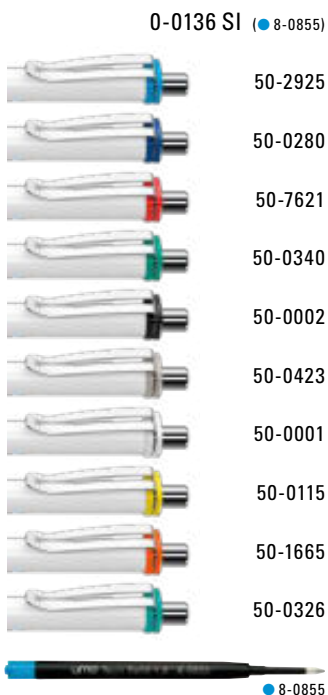

Die Modelle eignen sich für NFC-Technik.
The models are suitable for NFC technology.