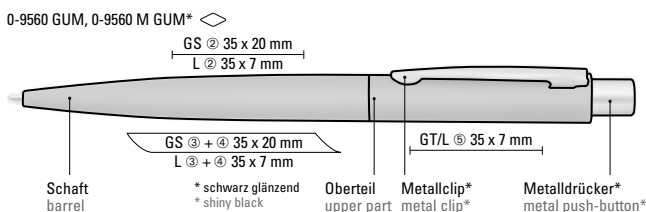

0-9560 GUM: Metall-Druckkugelschreiber mit Softtouch-Gehäuse. Metallclip und Drücker matt verchromt.

0-9560 M GUM: Metall-Druckkugelschreiber mit Softtouch-Gehäuse. Metallclip und Drücker schwarz glänzend.

Preis/Stück 0-9560 GUM 1,75 €
Preis/Stück 0-9560 M GUM 1,84 €
Menge 300 Stück
Werbeschlüssel Schaft GS/L, Oberteil GT/L

0-9560 GUM: Metal retractable ballpoint pen with softtouch housing. Metal clip and push-button matt chromed.

0-9560 M GUM: Metal retractable ballpoint pen with softtouch housing. Metal clip and push-button glossy black.

Price/piece 0-9560 GUM 1.75 €
Price/piece 0-9560 M GUM 1.84 €
Quantity 300 pieces
Advertising code barrel GS/L, upper part GT/L