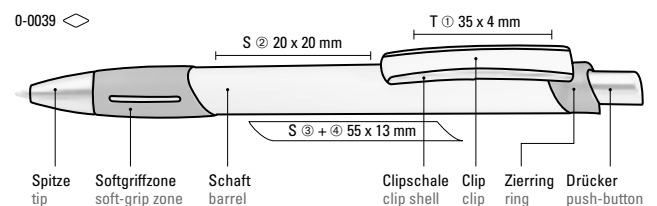

0-0039 (● 8-0875)

22-0286

22-0187

22-3298

22-0002

22-2603

22-0152

● 8-0875

0-0122 SI (● 8-0855)

50-0280

50-7621

50-0340

50-0011

50-0423

50-0002

● 8-0855

0-0122 T-SI (● 8-0856)

50-2925

50-0072

50-1795

50-2271

50-0356

50-0405

50-0003

50-0396

50-2077

50-0214

50-0130

50-1585

50-0326

50-0483

● 8-0856

0-0039: Druckkugelschreiber mit gedeckt weißem Gehäuse, transparent gefrosteter Gummigriffzone, Zierring und Clipschale.

0-0122 SI: Druckkugelschreiber mit gedeckt glänzendem Gehäuse, Gummigriffzone und schwerer Metallspitze glanzverchromt.

0-0122 T-SI: Druckkugelschreiber mit transparent glänzendem Gehäuse, Gummigriffzone und schwerer Metallspitze glanzverchromt.

Preis/Stück 0-0039	0,36 €
Preis/Stück 0-0122 SI	0,73 €
Preis/Stück 0-0122 T-SI	0,73 €
Menge	1.000 Stück
Werbeschlüssel	Schaft S, Clip T

0-0039: Retractable ballpoint pen with opaque housing in white, transparent frosted rubber grip zone, decorative ring and clip shell.

0-0122 SI: Retractable ballpoint pen with opaque glossy housing, rubber grip zone and heavy metal tip chrome plated.

0-0122 T-SI: Retractable ballpoint pen with transparent housing, rubber grip zone and heavy metal tip chrome plated.

Price/piece 0-0039	0.36 €
Price/piece 0-0122 SI	0.73 €
Price/piece 0-0122 T-SI	0.73 €
Quantity	1,000 pieces
Advertising code	barrel S, clip T