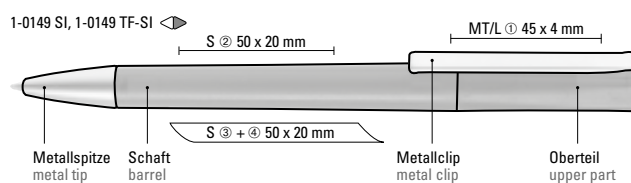

1-0149 SI (●● 8-0855)

01-0002

01-0001

●● 8-0855

1-0149 TF-SI (●● 8-0856)

01-2747

01-0199

01-0336

01-0425

01-WG01

01-0116

01-0268

01-0227

01-0151

●● 8-0856

Mix n' Match: Alle Teile können farblich frei kombiniert werden.

1-0149 SI: Drehkugelschreiber mit gedecktem mattem Gehäuse, schwere Metallspitze und Metallclip matt verchromt.

1-0149 TF-SI: Drehkugelschreiber mit transparent gefrostetem Gehäuse, schwere Metallspitze und Metallclip matt verchromt.

Preis/Stück 1-0149 SI	1,06 €
Preis/Stück 1-0149 TF-SI	1,06 €
Menge	1.000 Stück
Werbeschlüssel	Schaft S ○, Clip MT/L

Mix n' Match: All parts can be colour-combined freely.

1-0149 SI: Twist ballpoint pen with opaque matt housing, heavy metal tip and metal clip matt chrome plated.

1-0149 TF-SI: Twist ballpoint pen with transparent frosted housing, heavy metal tip and metal clip matt chrome plated.

Price/piece 1-0149 SI	1.06 €
Price/piece 1-0149 TF-SI	1.06 €
Quantity	1,000 pieces
Advertising code	barrel S ○, clip MT/L

umaBlackForest
Pens