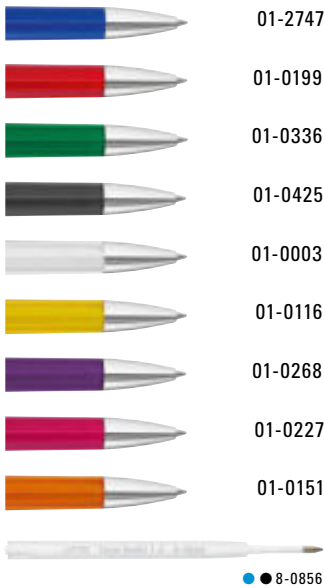

Mit weichem Drehmechanismus
With soft twist mechanism

POST-CONSUMER
RECYCLED PLASTIC

Recycelte Varianten
CHILL C-SI RECY
CHILL C RECY
Seite/page 76

umaBlackForest
Pens

1-0043 SI, 1-0043 T-SI, 1-0043 C-SI, 1-0043 CT-SI ◊