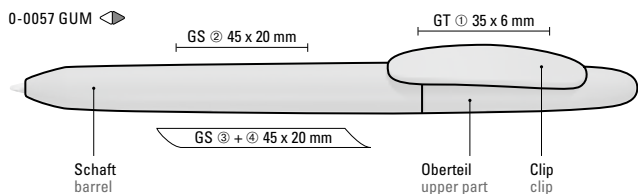

POST-CONSUMER
RECYCLED PLASTIC

Recycelte Variante
ICONIC RECY
Seite/page 73

0-0057 GUM ◀