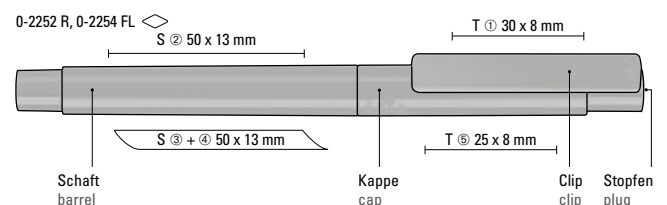

0-2252 R: Rollerball mit Gehäuse aus recyceltem PET-Material in gedeckt glänzend weiß oder schwarz. Stopfen in den 8 möglichen Schreibfarben.

0-2254 FL: Fineliner mit Gehäuse aus recyceltem PET-Material in gedeckt glänzend weiß oder schwarz. Stopfen in den 12 möglichen Schreibfarben.

Preis/Stück 0-2252 R	1,08 €
Preis/Stück 0-2254 FL	1,08 €
Menge	1.000 Stück
Werbeschlüssel	Schaft S, Clip T, Kappe T

The rPET material, which is produced in Europe from recycled PET bottles, is suitable for a durable and sustainable advertisement. Thanks to the European and ClimatePartner-certified production, the uma RECYCLED PET PEN PRO makes an additional sustainable contribution to the protection of the environment.

0-2252 R: Rollerball with opaque glossy housing in white or black made from recycled PET material. Plug in 8 possible writing colours.

0-2254 FL: Fineliner with opaque glossy housing in white or black made from recycled PET material. Plug in 12 possible writing colours.

Price/piece 0-2252 R	1.08 €
Price/piece 0-2254 FL	1.08 €
Quantity	1,000 pieces
Advertising code	barrel S, clip T, cap T

0-2252 R

0-2254 FL

0-2252 R

57-0002

57-0001

Tintenleitsystem/ink flow system

57-0298

57-0662

57-0200

57-0361

57-0002

57-2607

57-0233

57-0021

0-2254 FL

57-0002

57-0001

Tintenleitsystem/ink flow system

57-0298

57-0662

57-0200

57-7492

57-0361

57-0002

57-7527

57-0012

57-2607

57-0233

57-0021

57-0478