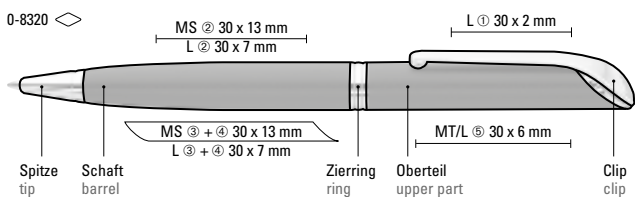

0-8320: Metall-Drehkugelschreiber mit matter Oberfläche. Metallbeschlagteile glanzverchromt.

0-8322 R: Metall-Rollerball mit matter Oberfläche. Metallbeschlagteile glanzverchromt.

Preis/Stück 0-8320 2,46 €
Menge 300 Stück
Werbeschlüssel Schaft MS/L,
Clip L, Oberteil MT/L

Preis/Stück 0-8322 R 3,18 €
Menge 300 Stück
Werbeschlüssel Schaft MT/L,
Clip L, Kappe MT/L

0-8320: Metal twist ballpoint pen with matt housing. Metal fittings chrome plated.

0-8322 R: Metal rollerball with matt housing. Metal fittings chrome plated.

Price/piece 0-8320 2.46 €
Quantity 300 pieces
Advertising code barrel MS/L,
clip L, upper part MT/L

Price/piece 0-8322 R 3.18 €
Quantity 300 pieces
Advertising code barrel MT/L,
clip L, cap MT/L