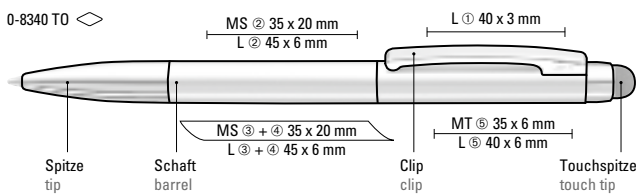

0-8340: Metall-Drehkugelschreiber mit gefedertem Clip. Oberfläche in silber matt mit glänzenden Beschlagteilen oder schwarz bzw. weiß glänzend mit matten Beschlägen.

0-8342 R: Metall-Rollerball mit gefedertem Clip. Oberfläche in silber matt mit glänzenden Beschlagteilen oder schwarz bzw. weiß glänzend mit matten Beschlägen.

0-8340 TO: Metall-Drehkugelschreiber mit gefedertem Clip. Oberfläche in silber matt mit glänzenden Beschlagteilen. Touchfunktion im Oberteil.

0-8340: Metal twist ballpoint pen with spring-mounted clip. Surface in matt silver and glossy chrome fittings, glossy black or white with matt fittings.

0-8342 R: Metal rollerball with spring-mounted clip. Surface in matt silver and glossy chrome fittings, matt black or glossy white with matt fittings.

0-8340 TO: Metal twist ballpoint pen with spring-mounted clip. Surface in matt silver, glossy chrome fittings. Black rubber ball with integrated touch screen control.

Preis/Stück 0-8340 2,18 €
Preis/Stück 0-8340 TO 2,61 €
Menge 300 Stück
Werbeschlüssel Schaft MS/L, Clip L, Oberteil MT/L
Preis/Stück 0-8342 R 2,89 €
Menge 300 Stück
Werbeschlüssel Schaft MT/L, Clip L, Kappe MT/L

Price/piece 0-8340 2.18 €
Price/piece 0-8340 TO 2.61 €
Quantity 300 pieces
Advertising code barrel MS/L, clip L, upper part MT/L
Price/piece 0-8342 R 2.89 €
Quantity 300 pieces
Advertising code barrel MT/L, clip L, cap MT/L