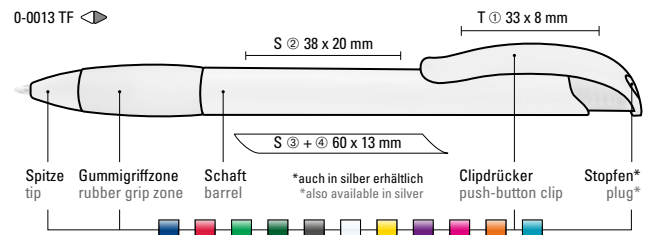

0-0013 TF (● 8-0866)
0-0011 T (● 8-0866)

- 70-0288
- 70-0200
- 70-0355
- 70-3288
- 70-0430
- 70-0003
- 70-0388
- 70-0259
- 70-0214
- 70-0021
- 70-0313

● 8-0866

0-0011 (● 8-0877)

- 70-0280
- 70-0200
- 70-0347
- 70-0002
- 70-1235
- 70-0165
- 70-0320

● 8-0877

Mix n' Match: Ab 2.000 Stück kann das Modell farblich kombiniert werden.

0-0013 TF: Druckkugelschreiber mit transparent gefrostetem Gehäuse, Gummigriffzone und Clipdrücker mit Stopfen.

0-0011 T: Druckkugelschreiber mit transparent glänzendem Gehäuse, Gummigriffzone und Clipdrücker. Stopfen silber metallic.

0-0011: Druckkugelschreiber mit gedeckt glänzendem Gehäuse und Clipdrücker in weiß, farbige Gummigriffzone und Stopfen.

Preis/Stück 0-0013 TF	0,68 €
Preis/Stück 0-0011 T	0,66 €
Preis/Stück 0-0011	0,59 €
Menge	1.000 Stück
Werbeschlüssel	Schaft S ○, Clip T

Mix n' Match: From 2,000 pieces, you can choose any colour combination.

0-0013 TF: Retractable ballpoint pen with transparent frosted housing, rubber grip zone and clip button with plug.

0-0011 T: Retractable ballpoint pen with transparent glossy housing, rubber grip zone and clip button. Plug silver metallic.

0-0011: Retractable ballpoint pen with opaque glossy housing and clip button in white, coloured rubber grip zone and plug.

Price/piece 0-0013 TF	0.68 €
Price/piece 0-0011 T	0.66 €
Price/piece 0-0011	0.59 €
Quantity	1,000 pieces
Advertising code	barrel S ○, clip T

0-0013 TF ◀

0-0011*, 0-0011 T** ◀