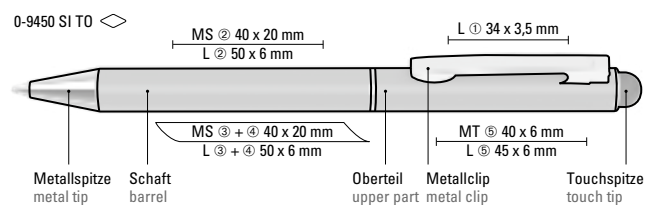

0-9450 SI TO (● 8-0855)

0-9452 SI R TO (● 8-0806)

- 58-2995
- 58-0293
- 58-0654
- 58-0201
- 58-0376
- 58-0355
- 58-0002
- 58-0422
- 58-0001
- 58-0106
- 58-0269
- 58-0241
- 58-1585
- 58-2397
- 58-0004

● 8-0855

● 8-0806

0-9450 SI TO: Metall-Drehkugelschreiber mit mattem Gehäuse. Metallclip und Metallspitze silber glänzend. Gummirtes Schaftende für die Touchscreensteuerung.

0-9452 SI R TO: Metall-Rollerball mit mattem Gehäuse. Metallclip und Zierring silber glänzend, Griffzone schwarz. Gummirtes Schaftende für die Touchscreensteuerung.

Preis/Stück 0-9450 SI TO	2,28 €
Menge	300 Stück
Werbeschlüssel	Schaft MS/L, Clip L, Oberteil MT/L
Preis/Stück 0-9452 SI R TO	2,85 €
Menge	300 Stück
Werbeschlüssel	Schaft MT/L, Clip L, Kappe MT/L

0-9450 SI TO: Metal twist ballpoint pen with matt housing. Metal clip and metal tip and push-button chrome plated. Black rubber ball with integrated touch screen control.

0-9452 SI R TO: Metal rollerball with matt housing. Metal clip and ring chrome plated, grip zone black. Black rubber ball with integrated touch screen control.

Price/piece 0-9450 SI TO	2.28 €
Quantity	300 pieces
Advertising code	barrel MS/L, clip L, upper part MT/L
Price/piece 0-9452 SI R TO	2.85 €
Quantity	300 pieces
Advertising code	barrel MT/L, clip L, cap MT/L