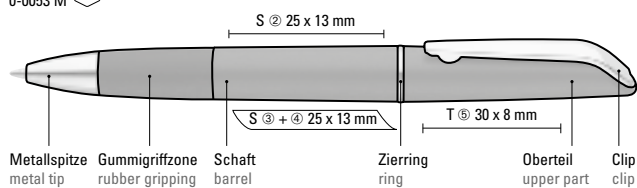

0-0053 M (● 8-0855)
0-0053 MR (● 8-0806)

0-0053 M ◊

0-0053 M: Drehkugelschreiber mit Gehäuse im Metallicfarben, Gummigriffzone in schwarz. Metallclip, Zierring und Metallspitze glanzverchromt.

0-0053 MR: Rollerball mit Gehäuse in Metallicfarben. Metallclip und Zierring glanzverchromt.

Preis/Stück 0-0053 M	1,49 €
Menge	1.000 Stück
Werbeschlüssel	Schaft S, Oberteil T
Preis/Stück 0-0053 MR	1,92 €
Menge	1.000 Stück
Werbeschlüssel	Schaft T, Kappe T

0-0053 M: Twist ballpoint pen with housing in metallic colours and rubber grip zone in black. Metal clip, decorative ring and tip chrome plated.

0-0053 MR: Rollerball with housing in metallic colours. Metal clip and decorative ring chrome plated.

Price/piece 0-0053 M	1.49 €
Quantity	1,000 pieces
Advertising code	barrel S, upper part T
Price/piece 0-0053 MR	1.92 €
Quantity	1,000 pieces
Advertising code	barrel T, cap T