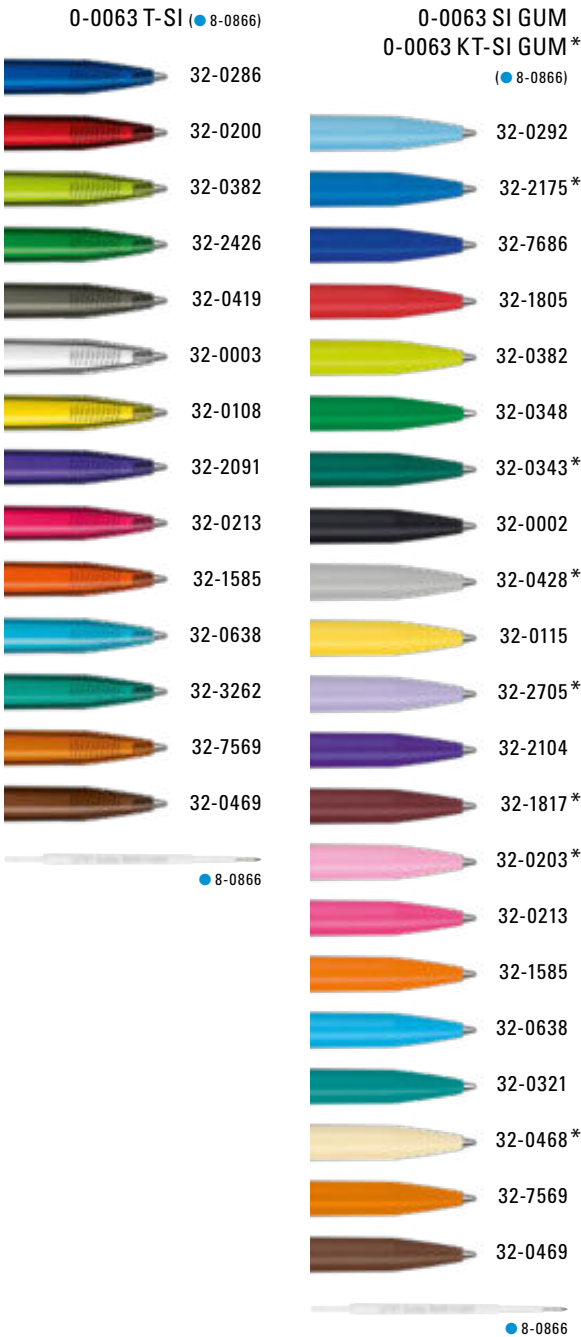

* Farben nicht für
0-0063 KT-SI GUM erhältlich

* Colours not available for
0-0063 KT-SI GUM