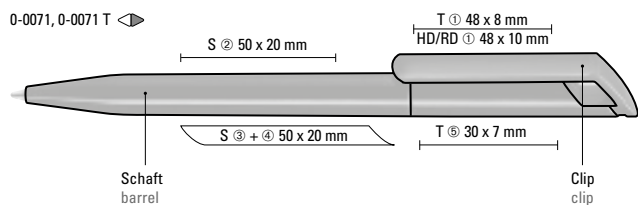

Mix n' Match: Ab 2.000 Stück kann das Modell farblich kombiniert werden.

0-0071: Drehkugelschreiber mit gedeckt glänzendem Gehäuse.

0-0071 T: Drehkugelschreiber mit transparent glänzendem Gehäuse.

Preis/Stück 0-0071	0,61 €
Preis/Stück 0-0071 T	0,61 €
Menge	1.000 Stück
Werbeschlüssel	Schaft S, Kappe T, Clip T/HD/RD

Mix n' Match: From 2,000 pieces, you can choose any colour combination.

0-0071: Twist ballpoint pen with opaque glossy housing.

0-0071 T: Twist ballpoint pen with transparent glossy housing.

Price/piece 0-0071	0.61 €
Price/piece 0-0071 T	0.61 €
Quantity	1,000 pieces
Advertising code	barrel S, cap T, clip T/HD/RD