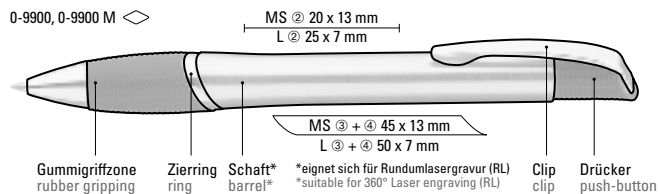

0-9900: Metall-Druckkugelschreiber mit glänzendem Gehäuse, schwarzer Gummigriffzone und glanzverchromten Beschlagteilen.

0-9900 M: Metall-Druckkugelschreiber mit schwarz matt lackiertem Gehäuse, farbige Gummigriffzone und matt schwarzen Beschlagteilen.

Preis/Stück 0-9900	2,94 €
Preis/Stück 0-9900 M	3,15 €
Menge	300 Stück
Werbeschlüssel	Schaft MS/L/RL

0-9900: Metal retractable ballpoint pen with glossy housing, black rubber grip zone and fittings chrome plated.

0-9900 M: Metal retractable ballpoint pen with matt black lacquered housing, coloured rubber grip zone and fittings matt black.

Price/piece 0-9900	2.94 €
Price/piece 0-9900 M	3.15 €
Quantity	300 pieces
Advertising code	barrel MS/L/RL