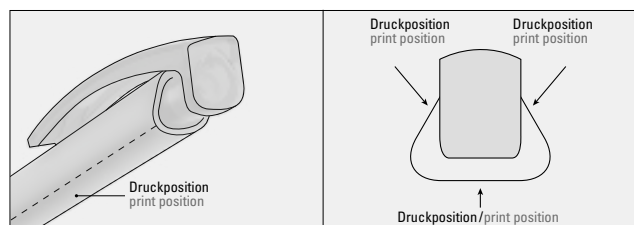

0-0133 (● 8-0855)	
0-0133 SI (● 8-0855)	
	50-0002
	50-0001
	● 8-0855
0-0133 T-SI (● 8-0856)	
	50-2925
	50-0072
	50-1795
	50-2271
	50-0356
	50-0405
	50-0003
	50-0396
	50-2077
	50-0214
	50-0130
	50-1585
	50-0326
	● 8-0856