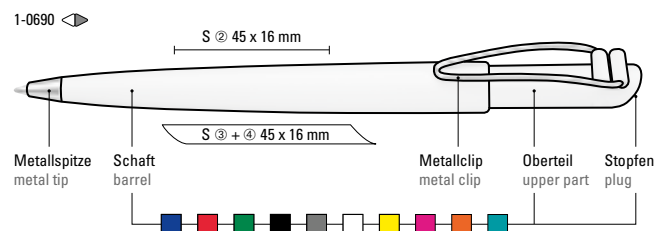

Mix n' Match: Alle Teile können farblich frei kombiniert werden.

1-0735: Druckkugelschreiber mit gedeckt glänzendem Gehäuse und großem Clip an genoppter Clipaufhängung.

1-0690: Druckkugelschreiber mit gedeckt glänzendem Gehäuse, vernickeltem Metallbigeclip und Metallspitze.

Preis/Stück 1-0735	0,52 €
Menge	1.000 Stück
Werbeschlüssel	Schaft S ○, Clip S
Preis/Stück 1-0690	1,21 €
Menge	1.000 Stück
Werbeschlüssel	Schaft S ○

Mix n' Match: All parts can be colour-combined freely.

1-0735: Retractable ballpoint pen with opaque glossy housing and large clip on nubbed clip holder.

1-0690: Retractable ballpoint pen with opaque glossy housing, nickel-plated flexible metal clip and metal tip silver glossy.

Price/piece 1-0735	0.52 €
Quantity	1,000 pieces
Advertising code	barrel S ○, clip S
Price/piece 1-0690	1.21 €
Quantity	1,000 pieces
Advertising code	barrel S ○