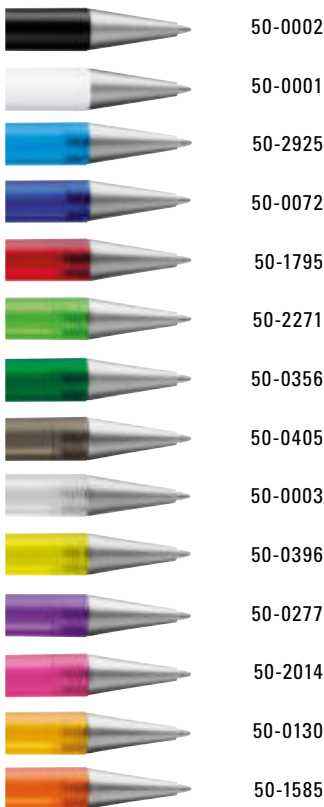

0-8600 (● 8-0856)
0-8607 B (0,7 mm)

50-0002
50-0001
50-2925
50-0072
50-1795
50-2271
50-0356
50-0405
50-0003
50-0396
50-0277
50-2014
50-0130
50-1585

● 8-0856

0-8600 GO (● 8-0855)