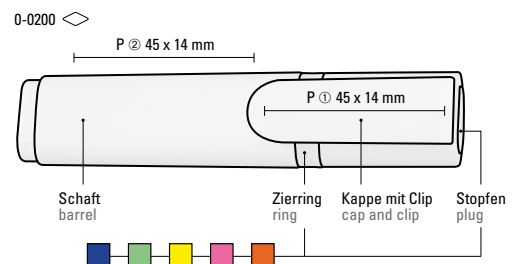

BESCHREIBUNG
DESCRIPTION

0-0200/2: Textmarker 2er-Set aus den Standardfarben in transparentem Stecketui.

Preis/Stück 1,58 €
Menge 300 Stück
Werbeschlüssel Schaft P, Clip P

0-0200/2: Highlighter set of 2 from the standard colours in transparent slip in case.

Price/piece 1.58 €
Quantity 300 pieces
Advertising code barrel P, clip P