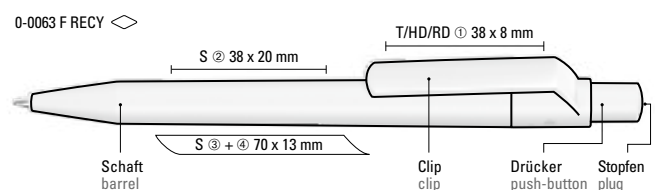

Aufgrund der Besonderheit des Materials (ABS Recycled Plastic) sind produktionstechnische Farbschwankungen gegeben.

Due to the special nature of the material (ABS recycled plastic) colour variations may occur during the production process.

Das Modell ist mit dem Recyclingzeichen gekennzeichnet. Dank der europäischen und ClimatePartner-zertifizierten Produktion leistet der uma ON TOP F RECY einen zusätzlichen nachhaltigen Beitrag zur Schonung der Umwelt.

0-0063 F RECY: Druckkugelschreiber mit gedeckt mattem Gehäuse, Clip, Drücker und Stopfen aus recyceltem ABS-Kunststoff.

Preis/Stück 0,71 €
Menge 1.000 Stück
Werbeschlüssel Schaft S ○, Clip T/HD/RD

The model is labelled with the recycling mark. Thanks to the European and ClimatePartner-certified production, the uma ON TOP F RECY makes an additional sustainable contribution to the protection of the environment.

0-0063 F RECY: Retractable ballpoint pen with opaque matt housing, clip, push-button and plug made from recycled ABS plastic.

Price/piece 0.71 €
Quantity 1,000 pieces
Advertising code barrel S ○, clip T/HD/RD

ClimatePartner
zertifiziertes Produkt
climate-id.com/DIPVA4