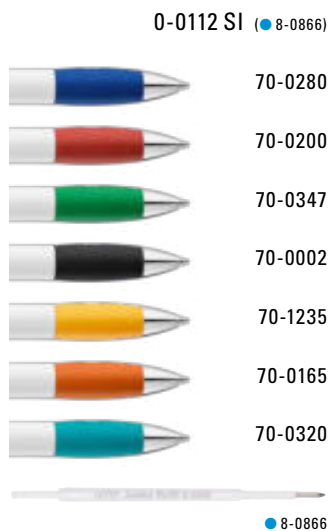

Mix n' Match: Ab 2.000 Stück kann das Modell farblich kombiniert werden.

0-0112 SI: Druckkugelschreiber mit gedeckt glänzendem Gehäuse in weiß, farbiger Gummigriffzone und Clipdrücker. Drückerstopfen und Spitze in silber glänzend.

0-0112 T-SI: Druckkugelschreiber mit transparent glänzendem Gehäuse, Gummigriffzone und Clipdrücker. Drückerstopfen und Spitze silber glänzend.

Preis/Stück 0-0112 SI 0,73 €
Preis/Stück 0-0112 T-SI 0,78 €
Menge 1.000 Stück
Werbeschlüssel Schaft S ○, Clip T

Mix n' Match: From 2,000 pieces, you can choose any colour combination.

0-0112 SI: Retractable ballpoint pen with opaque glossy housing in white, coloured rubber grip zone and clip button. Plug and tip silver glossy.

0-0112 T-SI: Retractable ballpoint pen with transparent glossy housing, rubber grip zone and clip button. Plug and tip silver glossy.

Price/piece 0-0112 SI 0.73 €
Price/piece 0-0112 T-SI 0.78 €
Quantity 1,000 pieces
Advertising code barrel S ○, clip T