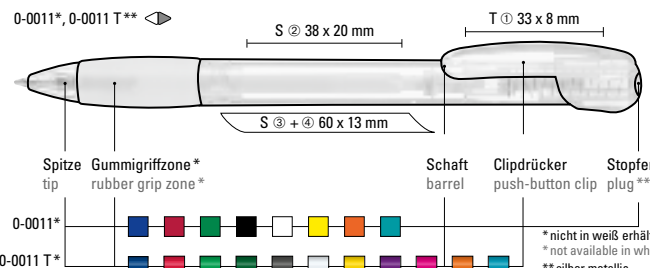

SUNNY frozen
0-0013 TF

FANTASY transparent
0-0011 T

FANTASY
0-0011

Farb-Code/Minen
Colour code/Refills

0-0013 TF (● 8-0866)
0-0011 T (● 8-0866)

- 70-0288
- 70-0200
- 70-0355
- 70-3288
- 70-0430
- 70-0003
- 70-0388
- 70-0259
- 70-0214
- 70-0021
- 70-0313

● 8-0866

0-0011 (● 8-0877)

- 70-0280
- 70-0200
- 70-0347
- 70-0002
- 70-1235
- 70-0165
- 70-0320

● 8-0877

Mix n' Match: Ab 2.000 Stück kann das Modell farblich kombiniert werden.

0-0013 TF: Druckkugelschreiber mit transparent gefrostetem Gehäuse, Gummigriffzone und Clipdrücker mit Stopfen.

0-0011 T: Druckkugelschreiber mit transparent glänzendem Gehäuse, Gummigriffzone und Clipdrücker. Stopfen silber metallic.

0-0011: Druckkugelschreiber mit gedeckt glänzendem Gehäuse und Clipdrücker in weiß, farbige Gummigriffzone und Stopfen.

Preis/Stück 0-0013 TF	0,68 €
Preis/Stück 0-0011 T	0,66 €
Preis/Stück 0-0011	0,59 €
Menge	1.000 Stück
Werbeschlüssel	Schaft S ○, Clip T

Mix n' Match: From 2,000 pieces, you can choose any colour combination.

0-0013 TF: Retractable ballpoint pen with transparent frosted housing, rubber grip zone and clip button with plug.

0-0011 T: Retractable ballpoint pen with transparent glossy housing, rubber grip zone and clip button. Plug silver metallic.

0-0011: Retractable ballpoint pen with opaque glossy housing and clip button in white, coloured rubber grip zone and plug.

Price/piece 0-0013 TF	0.68 €
Price/piece 0-0011 T	0.66 €
Price/piece 0-0011	0.59 €
Quantity	1,000 pieces
Advertising code	barrel S ○, clip T

* nicht in weiß erhältlich
** silber metallic
** silver metallic