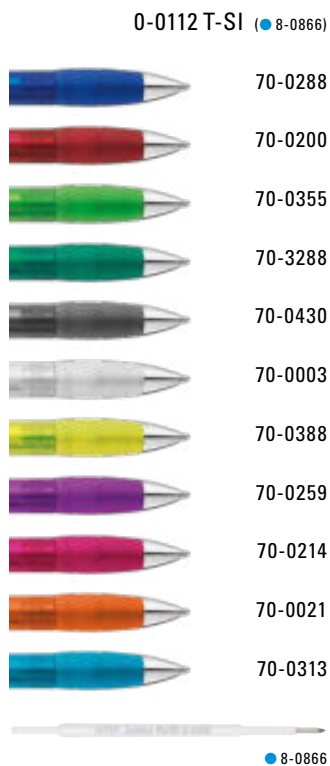

Mix n' Match: Ab 2.000 Stück kann das Modell farblich kombiniert werden.

0-0112 SI: Druckkugelschreiber mit gedeckt glänzendem Gehäuse in weiß, farbiger Gummigriffzone und Clipdrücker. Drückerstopfen und Spitze in silber glänzend.

0-0112 T-SI: Druckkugelschreiber mit transparent glänzendem Gehäuse, Gummigriffzone und Clipdrücker. Drückerstopfen und Spitze silber glänzend.

Preis/Stück 0-0112 SI 0,73 €
Preis/Stück 0-0112 T-SI 0,78 €
Menge 1.000 Stück
Werbeschlüssel Schaft S ○, Clip T

Mix n' Match: From 2,000 pieces, you can choose any colour combination.

0-0112 SI: Retractable ballpoint pen with opaque glossy housing in white, coloured rubber grip zone and clip button. Plug and tip silver glossy.

0-0112 T-SI: Retractable ballpoint pen with transparent glossy housing, rubber grip zone and clip button. Plug and tip silver glossy.

Price/piece 0-0112 SI 0.73 €
Price/piece 0-0112 T-SI 0.78 €
Quantity 1,000 pieces
Advertising code barrel S ○, clip T