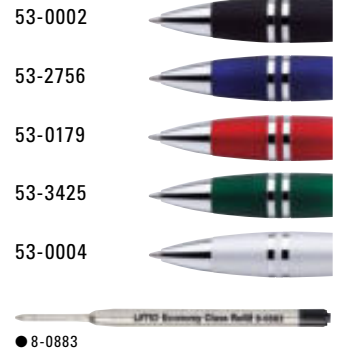

0-9460 (● 8-0883)