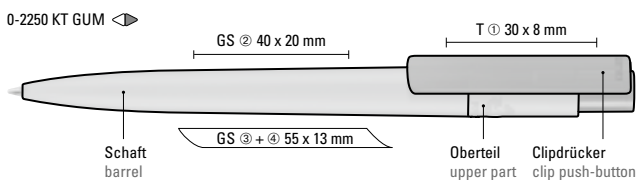

0-2250 KT GUM: Retractable ballpoint pen with softtouch housing made from recycled PET material with transparent clip.

Preis/Stück 0,95 €
Menge 1.000 Stück
Werbeschlüssel Schaft GS, Clip T

Price/piece 0.95 €
Quantity 1,000 pieces
Advertising code barrel GS, clip T