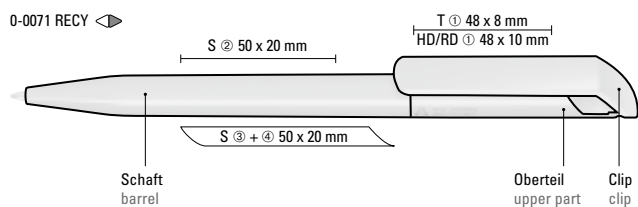

Das Modell ist mit dem Recyclingzeichen gekennzeichnet. Dank der europäischen und ClimatePartner-zertifizierten Produktion leistet der uma POP RECY einen zusätzlichen nachhaltigen Beitrag zur Schonung der Umwelt.

The model is labelled with the recycling mark. Thanks to the European and ClimatePartner-certified production, the uma POP RECY makes an additional sustainable contribution to the protection of the environment.