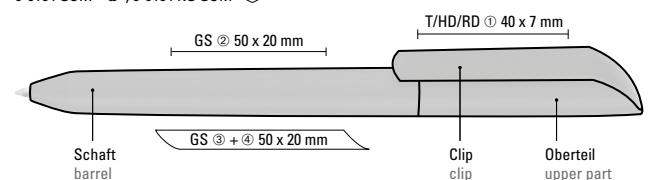

Mix n' Match: Ab 2.000 Stück kann das Modell farblich kombiniert werden.

0-0184 GUM: Drehkugelschreiber mit Softtouch-Gehäuse und gedeckt glänzendem Clip.

0-0184 KG GUM: Drehkugelschreiber mit Softtouch-Gehäuse und gedeckt glänzendem Clip in weiß.

Preis/Stück 0-0184 GUM	1,12 €
Preis/Stück 0-0184 KG GUM	1,12 €
Menge	1.000 Stück
Werbeschlüssel	Schaft GS, Clip T/HD/RD

Mix n' Match: From 2,000 pieces, you can choose any colour combination.

0-0184 GUM: Twist ballpoint pen with softtouch housing and opaque glossy clip.

0-0184 KG GUM: Twist ballpoint pen with softtouch housing and opaque glossy clip in white.

Price/piece 0-0184 GUM	1.12 €
Price/piece 0-0184 KG GUM	1.12 €
Quantity	1,000 pieces
Advertising code	barrel GS, clip T/HD/RD

0-0184 GUM ◀, 0-0184 KG GUM ▶