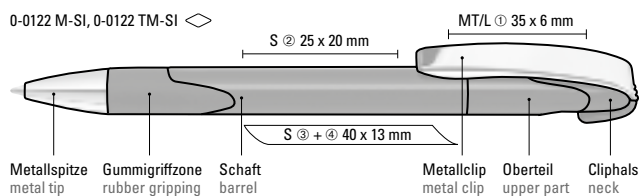

0-0122 M-SI: Druckkugelschreiber mit gedeckt glänzendem Gehäuse, Gummigriffzone, schwerer Metallspitze und Metallclip glanzverchromt.

0-0122 TM-SI: Druckkugelschreiber mit transparent glänzendem Gehäuse, Gummigriffzone, schwerer Metallspitze und Metallclip glanzverchromt.

Preis/Stück 0-0122 M-SI 0,88 €
Preis/Stück 0-0122 TM-SI 0,88 €
Menge 1.000 Stück
Werbeschlüssel Schaft S, Clip MT/L

0-0122 M-SI: Retractable ballpoint pen with opaque glossy housing, rubber grip zone, heavy metal tip and metal clip chrome plated.

0-0122 TM-SI: Retractable ballpoint pen with transparent housing, rubber grip zone, heavy metal tip and metal clip chrome plated.

Price/piece 0-0122 M-SI 0.88 €
Price/piece 0-0122 TM-SI 0.88 €
Quantity 1,000 pieces
Advertising code barrel S, clip MT/L