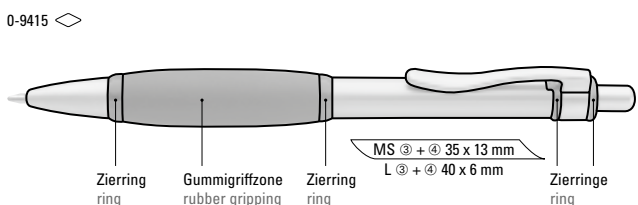

0-9438: Metall-Druckkugelschreiber mit lackiertem Aluminiumschaft. Schwarzer Gummigriffzone und Metallclip.

0-9415: Metall-Druckkugelschreiber mit Schaft, Drücker, Clip und Spitze glanzverchromt. Große, farbige Gummigriffzone.

Preis/Stück 0-9438 1,36 €
Preis/Stück 0-9415 1,13 €
Menge 300 Stück
Werbeschlüssel Schaft MS/L