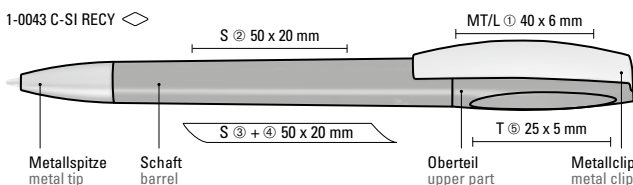

Aufgrund der Besonderheit des Materials (Post-Consumer Recycled Plastic) sind produktionstechnische Farbschwankungen gegeben.

Due to the special nature of the material (post-consumer recycled plastic) colour variations may occur during the production process.