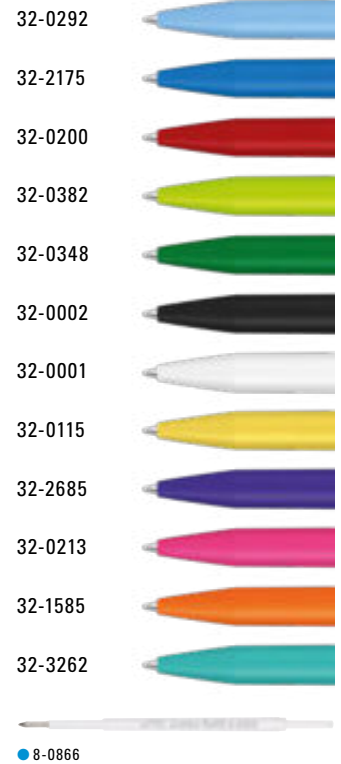

0-0063 F RECY (● 8-0866)