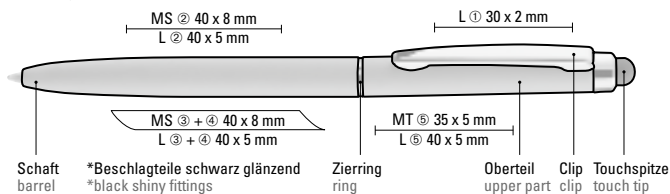

Die Modelle eignen sich für eine
Lasergravur in weiß. Siehe Seite 305.

The models are suitable for engraving in
white. See page 305.

0-9588 TO: Metall-Drehkugelschreiber
mit farbig matted oder weiß glänzendem
Gehäuse und silber glänzenden
Beschlagenteilen. Gummiertes Schaftende
für die Touchscreensteuerung.

0-9588 M TO: Metall-Drehkugelschreiber
mit schwarz matted Gehäuse und
schwarz glänzenden Beschlagenteilen.
Gummiertes Schaftende für die
Touchscreensteuerung.

0-9588 TO: Metal twist ballpoint pen
with matt coloured or glossy white
housing and silver glossy fittings.
Black rubber ball with integrated touch
screen control.

0-9588 M TO: Metal twist ballpoint pen
with matt black housing and glossy
black fittings. Black rubber ball with
integrated touch screen control.

0-9588 TO, 0-9588 M TO* ◇