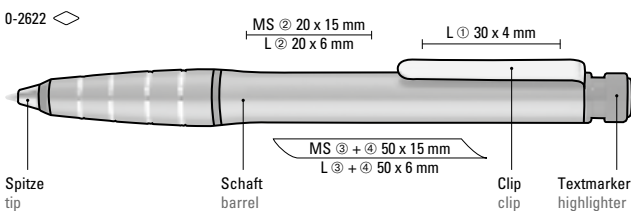

0-2622: Metall-Drehkugelschreiber aus Aluminium mit integriertem gelb schreibenden Textmarker im Schaft. Der Textmarker lässt sich mittels Drehbewegung aus dem Schaft herausnehmen und kann separat genutzt werden.

0-2622: Metal twist ballpoint pen with aluminium housing and integrated yellow writing text marker in the barrel. The highlighter can be twisted out of the barrel and used separately.

0-2622 SET: 2in1-Set - bestehend aus 2in1 Metall-Drehkugelschreiber aus Aluminium mit integriertem gelb schreibenden Textmarker im Schaft, einer Ersatztextmarkerpatrone und einer D1 Mine schwarz-schreibend – im praktischen Etui mit transparentem Kunststoffschuber inkl. Gebrauchsanweisung.

0-2622 SET: 2in1 set - It consists of a 2in1 twist ballpoint pen with aluminium housing and integrated yellow highlighter in the barrel, a replacement highlighter refill and a black D1 refill – in a practical case with transparent plastic slipcase incl. instructions for use.

Preis/Stück 0-2622	1,78 €
Preis/Stück 0-2622 SET	2,68 €
Menge	300 Stück
Werbeschlüssel	Schaft MS/L, Clip L

Price/piece 0-2622	1.78 €
Price/piece 0-2622 SET	2.68 €
Quantity	300 pieces
Advertising code	barrel MS/L, clip L