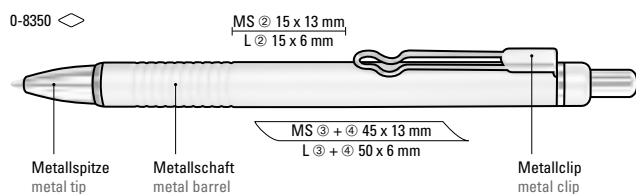

0-8350: Metall-Druckkugelschreiber mit matt lackiertem Aluminiumschaft und integrierter Griffzone. Metallbügelclip und Beschläge glanzverchromt. Zierring schwarz.

Preis/Stück 1,36 €
Menge 300 Stück
Werbeschlüssel Schaft MS/L

0-8350: Metal retractable ballpoint pen with matt lacquered aluminium barrel and integrated grip zone. Metal clip and fittings chrome plated. Ring black.

Price/piece 1.36 €
Quantity 300 pieces
Advertising code barrel MS/L