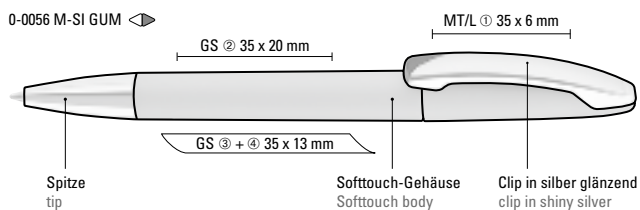

0-0056 M-SI GUM ◀