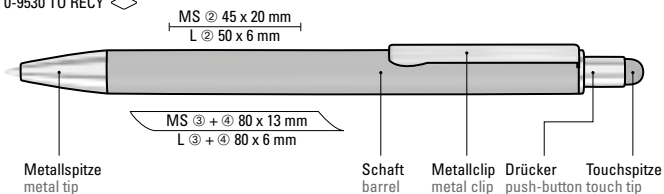

0-9530 TO RECY ◊