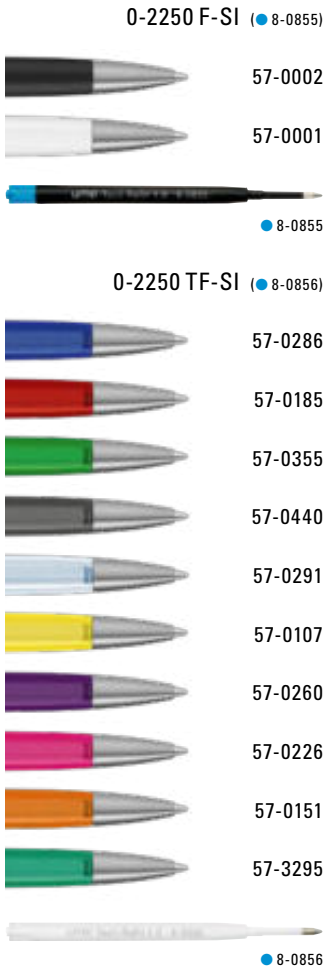

Aufgrund der Besonderheiten des Materials (recycliertes PET-Material) sind produktionstechnische Farbschwankungen gegeben.

Due to the special nature of the material (recycled PET material) production-related variations are possible.