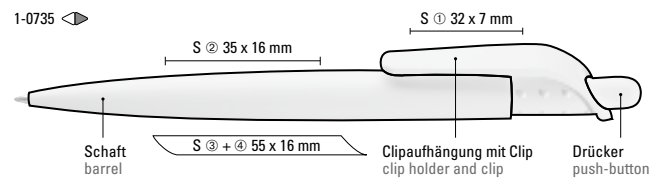

Mix n' Match: Alle Teile können farblich frei kombiniert werden.

1-0735: Druckkugelschreiber mit gedeckt glänzendem Gehäuse und großem Clip an genoppter Clipaufhängung.

1-0690: Druckkugelschreiber mit gedeckt glänzendem Gehäuse, vernickeltem Metallbigeclip und Metallspitze.

Preis/Stück 1-0735	0,52 €
Menge	1.000 Stück
Werbeschlüssel	Schaft S ○, Clip S
Preis/Stück 1-0690	1,21 €
Menge	1.000 Stück
Werbeschlüssel	Schaft S ○

Mix n' Match: All parts can be colour-combined freely.

1-0735: Retractable ballpoint pen with opaque glossy housing and large clip on nubbed clip holder.

1-0690: Retractable ballpoint pen with opaque glossy housing, nickel-plated flexible metal clip and metal tip silver glossy.

Price/piece 1-0735	0.52 €
Quantity	1,000 pieces
Advertising code	barrel S ○, clip S
Price/piece 1-0690	1.21 €
Quantity	1,000 pieces
Advertising code	barrel S ○