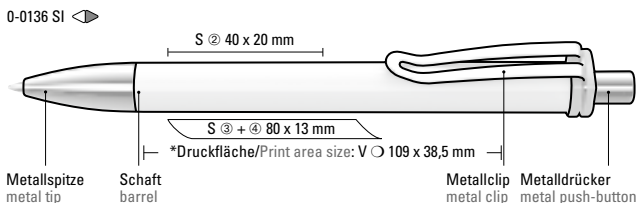

Mix n' Match: Ab 2.000 Stück kann das Modell farblich kombiniert werden.

0-0136 SI: Druckkugelschreiber mit gedeckt glänzendem Schaft und Clipaufhängung. Breiter Metallbiegeclip, Metallspitze und Metalldrücker glanzverchromt.

Preis/Stück 1,02 €
Menge 1.000 Stück
Werbeschlüssel Schaft V/S ∅

Mix n' Match: From 2,000 pieces, you can choose any colour combination.

0-0136 SI: Retractable ballpoint pen with opaque glossy housing and clip holder. Wide flexible metal clip, metal tip and metal push-button chrome plated.

Price/piece 1.02 €
Quantity 1,000 pieces
Advertising code barrel V/S ∅