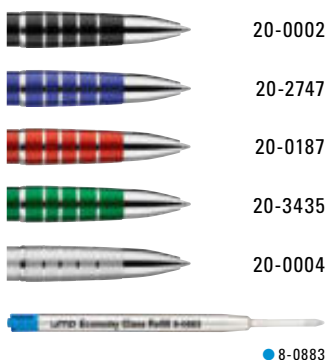

0-9480 L (● 8-0883)

Die Modelle eignen sich für eine Lasergravur in weiß. Siehe Seite 305.

The models are suitable for laser engraving in white. See page 305.