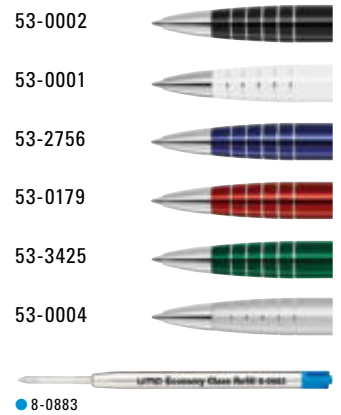

0-9470 (● 8-0883)

Die Modelle eignen sich für eine Lasergravur in weiß. Siehe Seite 305.

The models are suitable for laser engraving in white. See page 305.

0-9460: Metall-Druckkugelschreiber mit glanzverchromten Beschlägen.

0-9470: Metall-Druckkugelschreiber mit silbernen Zierringen im Gehäuse und elastischem Metallclip. Spitze und Drücker silber glänzend.

Preis/Stück 0-9460	1,61 €
Preis/Stück 0-9470	1,52 €
Menge	300 Stück
Werbeschlüssel	Schaft MS/L, Clip L

0-9460: Metal retractable ballpoint pen with glossy chrome fittings.

0-9470: Metal retractable ballpoint pen with silver rings on the barrel, elastic metal clip. Tip and push-button silver glossy.

Price/piece 0-9460	1.61 €
Price/piece 0-9470	1.52 €
Quantity	300 pieces
Advertising code	barrel MS/L, clip L