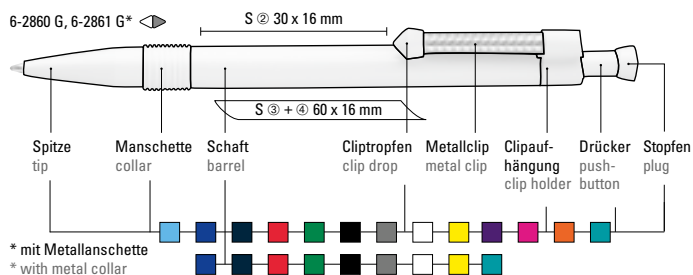

6-2860 G (●● 8-0866)
6-2861 G (●● 8-0866)

Mix n' Match: Alle Teile können farblich frei kombiniert werden.

6-2860 G: Druckkugelschreiber mit gedecktem Gehäuse und flexiblem und vernickeltem Metallfederclip.

6-2861 G: Druckkugelschreiber wie 6-2860 G, jedoch mit Metallmanschette als Griffzone.

Preis/Stück 6-2860 G
Preis/Stück 6-2861 G
Menge
Werbeschlüssel

0,83 €
0,83 €
1.000 Stück
Schaft S ○

Mix n' Match: All parts can be colour-combined freely.

6-2860 G: Retractable ballpoint pen with flexible, nickel-plated springy metal clip.

6-2861 G: Retractable ballpoint pen like 6-2860 G, but with metal-collar grip zone.

Price/piece 6-2860 G
Price/piece 6-2861 G
Quantity
Advertising code

0,83 €
0,83 €
1,000 pieces
barrel S ○