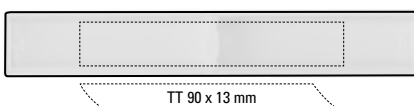

0-0901: Transparentes Kunststoff Etui mit Halterung aus Kunststoff. Der Kugelschreiber wird schwebend im Etui fixiert.

0-0909 P: Pappröhrenetui mit abnehmbarem Deckel in matt schwarz.

Preis/Stück 0-0901	0,63 €
Menge	100 Stück
Werbeschlüssel	TT

Preis/Stück 0-0909 P	2,15 €
Menge	100 Stück
Werbeschlüssel	Schaft TT, Kappe TT

0-0901: Transparent plastic case with plastic holding ring. The ballpoint pen is fixed floating in the case.

0-0909 P: Cardboard tube case with removable lid in matt black.

Price/piece 0-0901	0.63 €
Quantity	100 pieces
Advertising code	TT

Price/piece 0-0909 P	2.15 €
Quantity	100 pieces
Advertising code	barrel TT, cap TT

0-0901 ◊