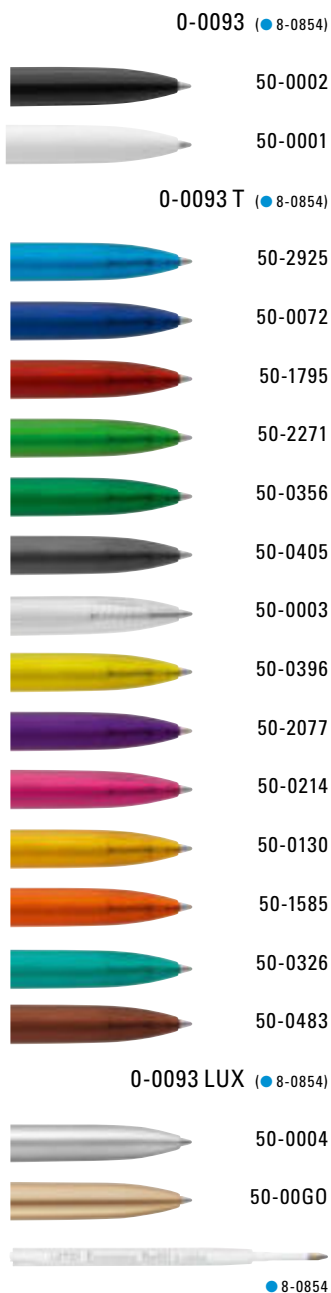

UMQ®
PRIME

UMQ®
PRIME

Antibakterielle
Variante
YES ANTIBAC
Seite/page 59

0-0093, 0-0093 T, 0-0093 LUX ◊

0-0093: Druckkugelschreiber mit gedeckt glänzendem Gehäuse in schwarz oder weiß und breitem Bogenclipdrücker.

0-0093 T: Druckkugelschreiber mit transparent glänzendem Gehäuse und breitem Bogenclipdrücker.

0-0093 LUX: Druckkugelschreiber mit gedeckt glänzendem Gehäuse in silber oder gold und breitem Bogenclipdrücker.

Preis/Stück 0-0093	0,38 €
Preis/Stück 0-0093 T	0,38 €
Preis/Stück 0-0093 LUX	0,49 €
Menge	1.000 Stück
Werbeschlüssel	Schaft S ◊, Clip T

0-0093: Retractable ballpoint pen with opaque glossy housing in black or white and wide curved clip button.

0-0093 T: Retractable ballpoint pen with transparent glossy housing and wide curved clip button.

0-0093 LUX: Retractable ballpoint pen with opaque glossy housing in silver or gold and wide curved clip button.

Price/piece 0-0093	0.38 €
Price/piece 0-0093 T	0.38 €
Price/piece 0-0093 LUX	0.49 €
Quantity	1,000 pieces
Advertising code	barrel S ◊, clip T