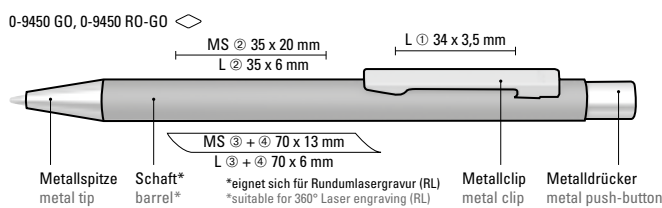

Metallspitze metal tip
Schaft* barrel*
*eignet sich für Rundumlasergravur (RL)
*suitable for 360° Laser engraving (RL)
Metallclip metal clip
Metalldrücker metal push-button