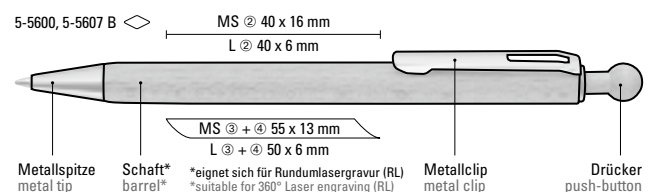

WOODY
5-5600

WOODY B
5-5607 B

Farb-Code/Minen
Colour code/Refills

5-5600 (● 8-0855)
5-5607 B (0,7mm)

05-W001

● 8-0855

Für diese uma Schreibgeräte aus Holz wird ausschließlich PEFC-zertifiziertes Buchenholz verwendet. Durch spezielle Bearbeitung des nachwachsenden Rohstoffs transportiert das Naturprodukt Ihre Werbebotschaft edel und formschön zum Kunden.

Der Naturstoff Holz variiert sowohl in der Farbigkeit des Holzes als auch in der Struktur (Maserung).

Only PEFC-certified beechwood is used for these uma writing utensils made of wood. Through special processing of the sustainable raw material, the natural product transports its advertising message in a refined and beautiful design to the customer.

Wood is a natural material with a great variety of colours and textures (grain effect).

Dank der ClimatePartner-zertifizierten Produktion leistet der uma WOODY einen zusätzlichen nachhaltigen Beitrag zur Schonung der Umwelt.

Thanks to the ClimatePartner-certified production, the uma WOODY makes an additional sustainable contribution to the protection of the environment.

5-5600: Holz-Druckkugelschreiber mit Holz-Kugeldrucker, Metallclip und Metallspitze silber glänzend. Schaft und Drucker aus schutzlackiertem PEFC-zertifiziertem Buchenholz.

5-5600: Wooden retractable ballpoint pen with wooden ball-button, metal clip and metal tip silver glossy. Barrel and push-button made from PEFC certified beechwood with protective varnish coating.

5-5607 B: Holz-Druckbleistift (0,7mm) mit Holz-Kugeldrucker, Metallclip und Metallspitze silber glänzend. Schaft und Drucker aus schutzlackiertem PEFC-zertifiziertem Buchenholz.