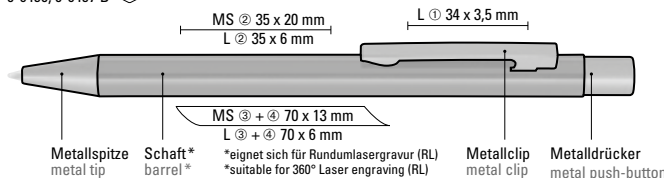

0-9450: Metall-Druckkugelschreiber mit glänzendem Gehäuse. Metallclip, Metallspitze und Drücker GUN metallic.

0-9457 B: Metall-Druckbleistift (0,7mm) mit glänzendem Gehäuse. Metallclip, Metallspitze und Drücker GUN metallic. Radiergummi im Drücker.

Preis/Stück 0-9450 1,79 €
Preis/Stück 0-9457 B 2,51 €
Menge 300 Stück
Werbeschlüssel Schaft MS/L/RL, Clip L

0-9450: Metal retractable ballpoint pen with glossy housing. Metal clip, metal tip and push-button GUN metallic.

0-9457 B: Metal retractable pencil (0,7mm) with matt housing. Metal clip, metal tip and push-button GUN metallic. Rubber inside the push-button.

Price/piece 0-9450 1.79 €
Price/piece 0-9457 B 2.51 €
Quantity 300 pieces
Advertising code barrel MS/L/RL, clip L