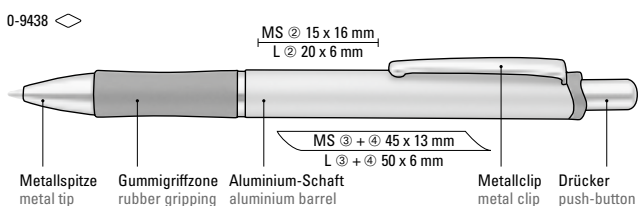

0-9438: Metall-Druckkugelschreiber mit lackiertem Aluminiumschaft. Schwarzer Gummigriffzone und Metallclip.

0-9415: Metall-Druckkugelschreiber mit Schaft, Drücker, Clip und Spitze glanzverchromt. Große, farbige Gummigriffzone.

Preis/Stück 0-9438 1,36 €
Preis/Stück 0-9415 1,13 €
Menge 300 Stück
Werbeschlüssel Schaft MS/L