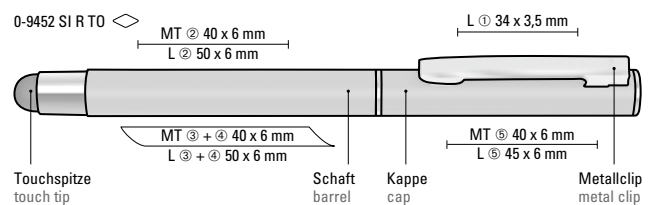

0-9450 SI TO (● 8-0855)

0-9452 SI R TO (● 8-0806)

- 58-2995
- 58-0293
- 58-0654
- 58-0201
- 58-0376
- 58-0355
- 58-0002
- 58-0422
- 58-0001
- 58-0106
- 58-0269
- 58-0241
- 58-1585
- 58-2397
- 58-0004

● 8-0855

● 8-0806

0-9450 SI TO: Metall-Drehkugelschreiber mit mattem Gehäuse. Metallclip und Metallspitze silber glänzend. Gummirtes Schaftende für die Touchscreensteuerung.

0-9452 SI R TO: Metall-Rollerball mit mattem Gehäuse. Metallclip und Zierring silber glänzend, Griffzone schwarz. Gummirtes Schaftende für die Touchscreensteuerung.

Preis/Stück 0-9450 SI TO	2,28 €
Menge	300 Stück
Werbeschlüssel	Schaft MS/L, Clip L, Oberteil MT/L
Preis/Stück 0-9452 SI R TO	2,85 €
Menge	300 Stück
Werbeschlüssel	Schaft MT/L, Clip L, Kappe MT/L

0-9450 SI TO: Metal twist ballpoint pen with matt housing. Metal clip and metal tip and push-button chrome plated. Black rubber ball with integrated touch screen control.

0-9452 SI R TO: Metal rollerball with matt housing. Metal clip and ring chrome plated, grip zone black. Black rubber ball with integrated touch screen control.

Price/piece 0-9450 SI TO	2.28 €
Quantity	300 pieces
Advertising code	barrel MS/L, clip L, upper part MT/L
Price/piece 0-9452 SI R TO	2.85 €
Quantity	300 pieces
Advertising code	barrel MT/L, clip L, cap MT/L