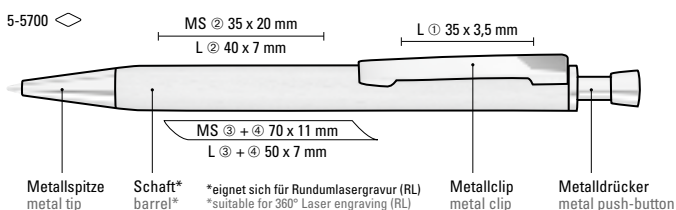

5-5700: Holz-Druckkugelschreiber mit Metalldrücker, Metallclip und Metallspitze glanzverchromt. Schaft aus schutzlackiertem FSC®-zertifiziertem Buchenholz.

Preis/Stück 2,36 €
Menge 300 Stück
Werbeschlüssel Schaft MS/L/RL, Clip L

5-5700: Wooden retractable ballpoint pen with metal push-button, metal clip and metal tip chrome plated. Barrel made from FSC® certified beechwood with protective varnish coating.

Price/piece 2.36 €
Quantity 300 pieces
Advertising code barrel MS/L/RL, clip L