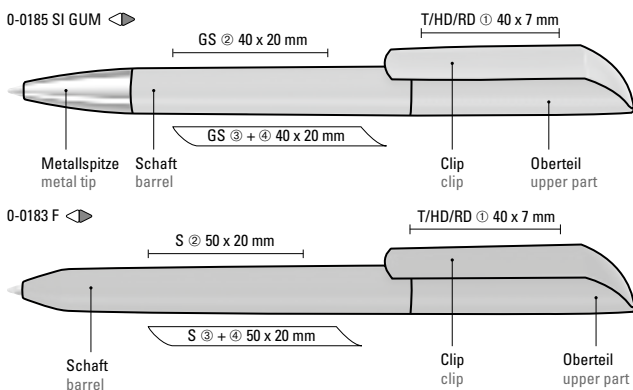

Mix n' Match: Ab 2.000 Stück kann das Modell farblich kombiniert werden.

0-0185 SI GUM: Drehkugelschreiber mit Softtouch-Gehäuse und gedeckt glänzendem Clip, Spitze glanzverchromt.

0-0183 F: Drehkugelschreiber mit gedeckt mattem Gehäuse und Clip.

Preis/Stück 0-0185 SI GUM	1,13 €
Menge	1.000 Stück
Werbeschlüssel	Schaft GS, Clip T/HD/RD

Preis/Stück 0-0183 F	0,76 €
Menge	1.000 Stück
Werbeschlüssel	Schaft S, Clip T/HD/RD

Mix n' Match: From 2,000 pieces, you can choose any colour combination.

0-0185 SI GUM: Twist ballpoint pen with softtouch housing and opaque glossy clip, tip chrome plated.

0-0183 F: Twist ballpoint pen with opaque matt housing and clip.

Price/piece 0-0185 SI GUM	1.13 €
Quantity	1,000 pieces
Advertising code	barrel GS, clip T/HD/RD

Price/piece 0-0183 F	0.76 €
Quantity	1,000 pieces
Advertising code	barrel S, clip T/HD/RD