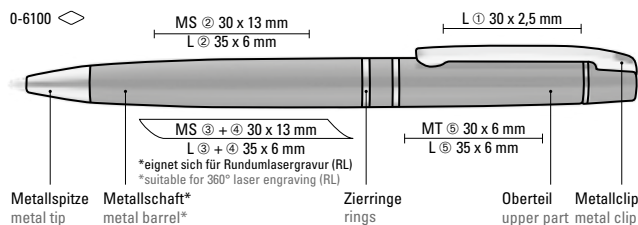

0-6100: Schlanker Metall-Drehkugelschreiber mit Softdrehmechanik und gefedertem Clip. Beschlagteile glanzverchromt.

Preis/Stück 6,20 €
Menge 100 Stück
Werbeschlüssel Schaft MS/L/RL, Clip L, Oberteil MT/L

0-6100: Slim metal twist ballpoint pen with soft twist mechanism and spring-mounted clip. Metal fittings chrome plated.

Price/piece 6.20 €
Quantity 100 pieces
Advertising code barrel MS/L/RL, clip L, upper part MT/L