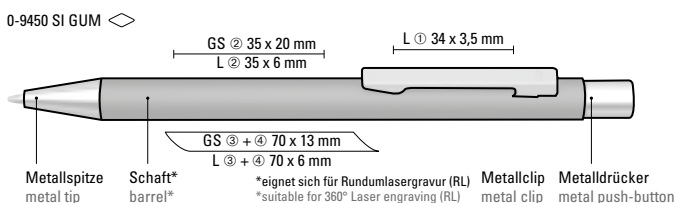

0-9450 SI: Metall-Druckkugelschreiber mit mattem Gehäuse oder lackiertem Edelstahl-Gehäuse. Metallclip, Metallspitze und Drücker Silber glänzend.

0-9457 SI B: Metall-Druckbleistift (0,7mm) mit mattem Gehäuse. Metallclip, Metallspitze und Drücker Silber glänzend. Radiergummi im Drücker.

0-9450 SI GUM: Metall-Druckkugelschreiber mit Softtouch-Gehäuse, Metallclip, Metallspitze und Drücker Silber glänzend.

0-9450 SI: Metal retractable ballpoint pen with matt housing or lacquered stainless steel housing. Metal clip, metal tip and push-button chrome plated.

0-9457 SI B: Metal retractable pencil (0,7mm) with matt housing. Metal clip, metal tip and push-button chrome plated. Rubber inside the push-button.

0-9450 SI GUM: Metal retractable ballpoint pen with softtouch housing. Metal clip, metal tip and push-button chrome plated.

Preis/Stück 0-9450 SI 1,85 €
Preis/Stück 0-9457 SI B 2,56 €
Menge 300 Stück
Werbeschlüssel Schaft MS/L/RL, Clip L
Preis/Stück 0-9450 SI GUM 2,19 €
Menge 300 Stück
Werbeschlüssel Schaft GS/L/RL, Clip L

Price/piece 0-9450 SI 1.85 €
Price/piece 0-9457 SI B 2.56 €
Quantity 300 pieces
Advertising code barrel MS/L/RL, clip L
Price/piece 0-9450 SI GUM 2.19 €
Quantity 300 pieces
Advertising code barrel GS/L/RL, clip L