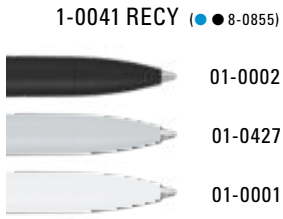

Aufgrund der Besonderheit des Materials (Post-Consumer Recycled Plastic) sind produktionstechnische Farbschwankungen gegeben.

Due to the special nature of the material (post-consumer recycled plastic) colour variations may occur during the production process.

umaBlackForest *Pens*

Die Modelle sind mit dem Recyclingzeichen gekennzeichnet. Dank der ClimatePartner-zertifizierten Produktion leisten der uma CETA RECY und ULTIMATE SI RECY einen zusätzlichen nachhaltigen Beitrag zur Schonung der Umwelt.

The models are labelled with the recycling mark. Thanks to the ClimatePartner-certified production, the uma CETA RECY and ULTIMATE SI RECY makes an additional sustainable contribution to the protection of the environment.

1-0041 RECY: Drehkugelschreiber mit gedeckt mattem Gehäuse aus 100% recyceltem Post-Consumer-Kunststoff.

1-0041 RECY: Twist ballpoint pen with opaque matt housing made from 100% recycled post-consumer plastic.

1-0048 SI RECY: Drehkugelschreiber mit gedeckt mattem Gehäuse aus 100% recyceltem Post-Consumer-Kunststoff. Metallspitze matt verchromt. Stopfen optional in verschiedenen matt gedeckten Farben oder silber (Standard ABS) erhältlich.

1-0048 SI RECY: Twist ballpoint pen with opaque matt housing made from 100% recycled post-consumer plastic. Metal tip matt chromed. Plugs optionally available in various matt colours or silver (standard ABS).

Preis/Stück 1-0041 RECY 0,91 €
Menge 1.000 Stück
Werbeschlüssel Schaft S ○, Clip T
Preis/Stück 1-0048 SI RECY 1,06 €
Menge 1.000 Stück
Werbeschlüssel Schaft S ○,
Clip T/HD/RD

Price/piece 1-0041 RECY 0.91 €
Quantity 1,000 pieces
Advertising code barrel S ○, clip T
Price/piece 1-0048 SI RECY 1.06 €
Quantity 1,000 pieces
Advertising code barrel S ○,
clip T/HD/RD