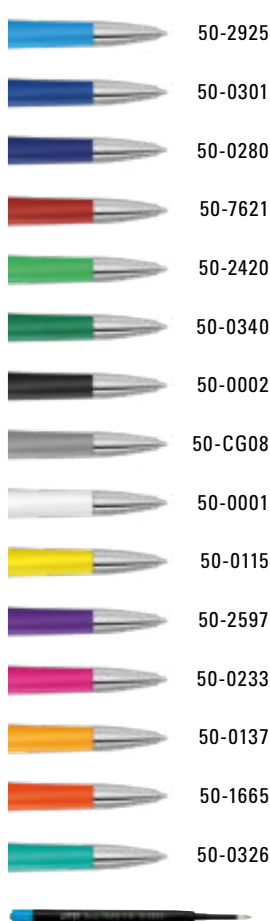

0-0151 (● 8-0855)

50-0002
50-0001

0-0151 M-SI (● 8-0855)

50-2925
50-0301
50-0280
50-7621
50-2420
50-0340
50-0002
50-CG08
50-0001
50-0115
50-2597
50-0233
50-0137
50-1665
50-0326

● 8-0855