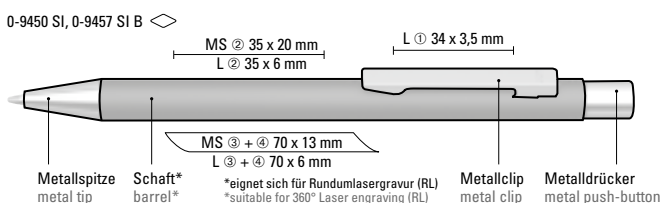

0-9450 SI: Metall-Druckkugelschreiber mit mattem Gehäuse oder lackiertem Edelstahl-Gehäuse. Metallclip, Metallspitze und Drücker Silber glänzend.

0-9457 SI B: Metall-Druckbleistift (0,7mm) mit mattem Gehäuse. Metallclip, Metallspitze und Drücker Silber glänzend. Radiergummi im Drücker.

0-9450 SI GUM: Metall-Druckkugelschreiber mit Softtouch-Gehäuse, Metallclip, Metallspitze und Drücker Silber glänzend.

0-9450 SI: Metal retractable ballpoint pen with matt housing or lacquered stainless steel housing. Metal clip, metal tip and push-button chrome plated.

0-9457 SI B: Metal retractable pencil (0,7mm) with matt housing. Metal clip, metal tip and push-button chrome plated. Rubber inside the push-button.

0-9450 SI GUM: Metal retractable ballpoint pen with softtouch housing. Metal clip, metal tip and push-button chrome plated.

Preis/Stück 0-9450 SI 1,85 €
Preis/Stück 0-9457 SI B 2,56 €
Menge 300 Stück
Werbeschlüssel Schaft MS/L/RL, Clip L
Preis/Stück 0-9450 SI GUM 2,19 €
Menge 300 Stück
Werbeschlüssel Schaft GS/L/RL, Clip L

Price/piece 0-9450 SI 1.85 €
Price/piece 0-9457 SI B 2.56 €
Quantity 300 pieces
Advertising code barrel MS/L/RL, clip L
Price/piece 0-9450 SI GUM 2.19 €
Quantity 300 pieces
Advertising code barrel GS/L/RL, clip L