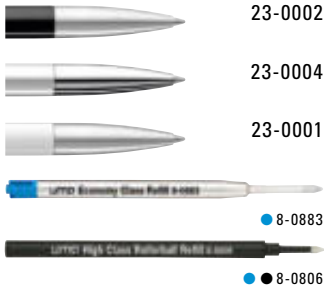

0-8340 (● 8-0883)
0-8342 R (● 8-0806)

0-8340 TO (● 8-0883)