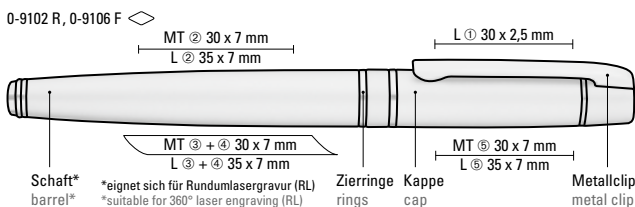

Preis/Stück 0-9100	6,37 €	Price/piece 0-9100	6.37 €
Preis/Stück 0-9100 GO	7,80 €	Price/piece 0-9100 GO	7.80 €
Preis/Stück 0-9107 B	7,80 €	Price/piece 0-9107 B	7.80 €
Menge	100 Stück	Quantity	100 pieces
Werbeschlüssel	Schaft MS/L/RL Clip L, Oberteil MT/L	Advertising code	barrel MS/L/RL, clip L, upper part MT/L
Preis/Stück 0-9102 R	7,80 €	Price/piece 0-9102 R	7.80 €
Preis/Stück 0-9106 F	10,66 €	Price/piece 0-9106 F	10.66 €
Menge	100 Stück	Quantity	100 pieces
Werbeschlüssel	Schaft MT/L/RL, Clip L, Kappe MT/L	Advertising code	barrel MT/L/RL, clip L, cap MT/L