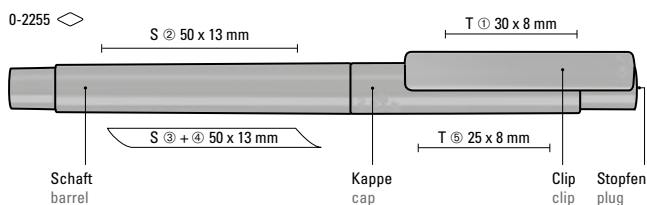

- 0-2255
- 57-0002
- 57-0001
- Tintenleitsystem/ink flow system
- 57-0801
- 57-0802
- 57-0930
- 57-0814
- 57-0806
- 57-0804

0-2255
●●●●●●

Aufgrund der Besonderheiten des Materials (recyceltes PET-Material) sind produktionstechnische Farbschwankungen gegeben.

Due to the special nature of the material (recycled PET material) production-related variations are possible.

Das aus recycelten PET-Flaschen in Europa hergestellte rPET-Material eignet sich für einen langlebigen und nachhaltigen Werbeeinsatz. Dank der europäischen und ClimatePartner-zertifizierten Produktion leistet der uma RECYCLED PET PEN PRO einen zusätzlichen nachhaltigen Beitrag zur Schonung der Umwelt.

The rPET material, which is produced in Europe from recycled PET bottles, is suitable for a durable and sustainable advertisement. Thanks to the European and ClimatePartner-certified production, the uma RECYCLED PET PEN PRO makes an additional sustainable contribution to the protection of the environment.

0-2255: Flüssig-Textmarker mit Gehäuse aus recyceltem PET-Material in gedeckt glänzend weiß oder schwarz. Stopfen in den 6 möglichen Schreibfarben. Der Highlighter ist ohne Pumpen oder Anstechen sofort einsatzfähig. Neues Flüssigtintenleitsystem – Bessere Schreibqualität – Höhere Leuchtkraft – Längere Schreibdauer – Umweltfreundlicher – Produziert nach EN-71, ASTM D-4236, Flüssigtank austausch- bzw. nachfüllbar.

0-2255: Liquid highlighter with opaque glossy housing in white or black made from recycled PET material. Plug in 6 possible writing colours. Writes longer and more intensive as conventional highlighter, is suitable in this way the sustainability concept. New liquid ink delivery system – better writing quality – greater luminance – longer writing time – ecologically superior – produced in acc. with EN-71, ASTM D-4236, liquid tank replaceable or refillable.

Preis/Stück 1,08 €
Menge 1.000 Stück
Werbeschlüssel Schaft S, Clip T, Kappe T

Price/piece 1.08 €
Quantity 1,000 pieces
Advertising code barrel S, clip T, cap T