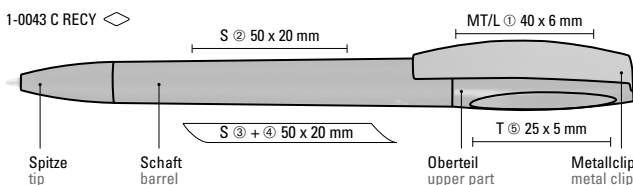

Aufgrund der Besonderheit des Materials (Post-Consumer Recycled Plastic) sind produktionstechnische Farbschwankungen gegeben.

Due to the special nature of the material (post-consumer recycled plastic) colour variations may occur during the production process.