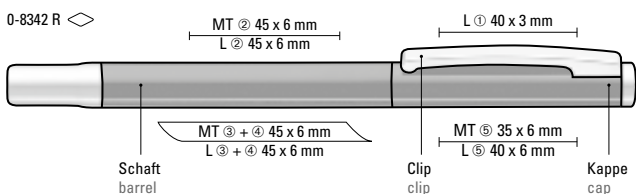

0-8340: Metall-Drehkugelschreiber mit gefedertem Clip. Oberfläche in silber matt mit glänzenden Beschlagteilen oder schwarz bzw. weiß glänzend mit matten Beschlägen.

0-8342 R: Metall-Rollerball mit gefedertem Clip. Oberfläche in silber matt mit glänzenden Beschlagteilen oder schwarz bzw. weiß glänzend mit matten Beschlägen.

0-8340 TO: Metall-Drehkugelschreiber mit gefedertem Clip. Oberfläche in silber matt mit glänzenden Beschlagteilen. Touchfunktion im Oberteil.

0-8340: Metal twist ballpoint pen with spring-mounted clip. Surface in matt silver and glossy chrome fittings, glossy black or white with matt fittings.

0-8342 R: Metal rollerball with spring-mounted clip. Surface in matt silver and glossy chrome fittings, matt black or glossy white with matt fittings.

0-8340 TO: Metal twist ballpoint pen with spring-mounted clip. Surface in matt silver, glossy chrome fittings. Black rubber ball with integrated touch screen control.

Preis/Stück 0-8340 2,18 €
Preis/Stück 0-8340 TO 2,61 €
Menge 300 Stück
Werbeschlüssel Schaft MS/L, Clip L, Oberteil MT/L
Preis/Stück 0-8342 R 2,89 €
Menge 300 Stück
Werbeschlüssel Schaft MT/L, Clip L, Kappe MT/L

Price/piece 0-8340 2.18 €
Price/piece 0-8340 TO 2.61 €
Quantity 300 pieces
Advertising code barrel MS/L, clip L, upper part MT/L
Price/piece 0-8342 R 2.89 €
Quantity 300 pieces
Advertising code barrel MT/L, clip L, cap MT/L