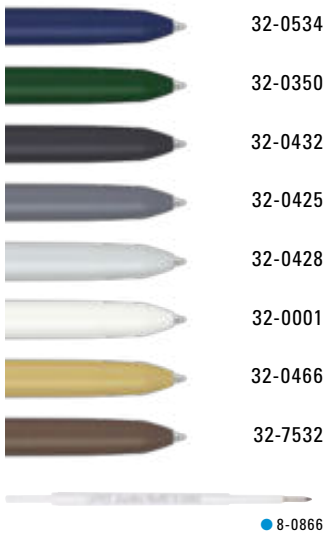

0-0057 RECY (● 8-0866)