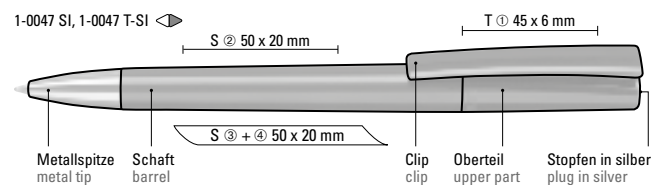

Mix n' Match: Alle Teile können farblich frei kombiniert werden.

1-0047 SI: Drehkugelschreiber mit gedeckt glänzendem Gehäuse in weiß oder schwarz und silbernem Stopfen im Oberteil. Schwere Metallspitze glanzverchromt.

1-0047 T-SI: Drehkugelschreiber mit transparent glänzendem Gehäuse und silbernem Stopfen im Oberteil. Schwere Metallspitze glanzverchromt.

Preis/Stück 1-0047 SI	1,02 €
Preis/Stück 1-0047 T-SI	1,02 €
Menge	1.000 Stück
Werbeschlüssel	Schaft S ○, Clip T

Mix n' Match: All parts can be colour-combined freely.

1-0047 SI: Twist ballpoint pen with opaque glossy housing in white or black and silver plug. Heavy metal tip chrome plated.

1-0047 T-SI: Twist ballpoint pen with transparent glossy housing and silver plug. Heavy metal tip chrome plated.

Price/piece 1-0047 SI	1.02 €
Price/piece 1-0047 T-SI	1.02 €
Quantity	1,000 pieces
Advertising code	barrel S ○, clip T