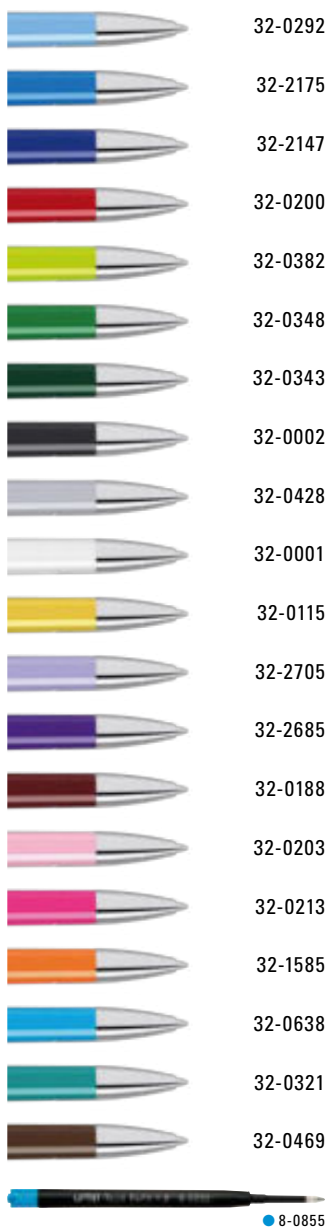

0-0068 SI (● 8-0855)