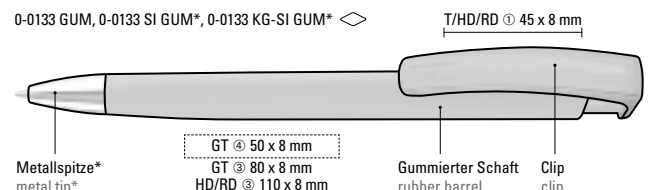

0-0133 GUM, 0-0133 SI GUM*, 0-0133 KG-SI GUM* ◇