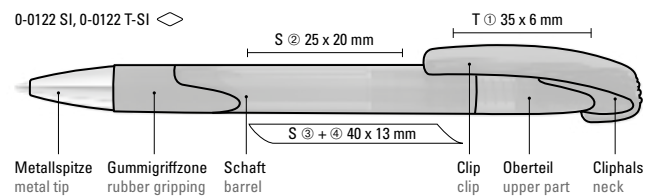

0-0039 (● 8-0875)

22-0286

22-0187

22-3298

22-0002

22-2603

22-0152

● 8-0875

0-0122 SI (● 8-0855)

50-0280

50-7621

50-0340

50-0011

50-0423

50-0002

● 8-0855

0-0122 T-SI (● 8-0856)

50-2925

50-0072

50-1795

50-2271

50-0356

50-0405

50-0003

50-0396

50-2077

50-0214

50-0130

50-1585

50-0326

50-0483

● 8-0856

0-0039: Druckkugelschreiber mit gedeckt weißem Gehäuse, transparent gefrosteter Gummigriffzone, Zierring und Clipschale.

0-0122 SI: Druckkugelschreiber mit gedeckt glänzendem Gehäuse, Gummigriffzone und schwerer Metallspitze glanzverchromt.

0-0122 T-SI: Druckkugelschreiber mit transparent glänzendem Gehäuse, Gummigriffzone und schwerer Metallspitze glanzverchromt.

Preis/Stück 0-0039	0,36 €
Preis/Stück 0-0122 SI	0,73 €
Preis/Stück 0-0122 T-SI	0,73 €
Menge	1.000 Stück
Werbeschlüssel	Schaft S, Clip T

0-0039: Retractable ballpoint pen with opaque housing in white, transparent frosted rubber grip zone, decorative ring and clip shell.

0-0122 SI: Retractable ballpoint pen with opaque glossy housing, rubber grip zone and heavy metal tip chrome plated.

0-0122 T-SI: Retractable ballpoint pen with transparent housing, rubber grip zone and heavy metal tip chrome plated.

Price/piece 0-0039	0.36 €
Price/piece 0-0122 SI	0.73 €
Price/piece 0-0122 T-SI	0.73 €
Quantity	1,000 pieces
Advertising code	barrel S, clip T