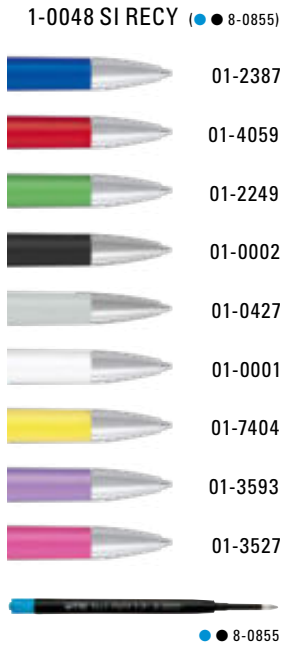

Aufgrund der Besonderheit des Materials (Post-Consumer Recycled Plastic) sind produktionstechnische Farbschwankungen gegeben.

Due to the special nature of the material (post-consumer recycled plastic) colour variations may occur during the production process.