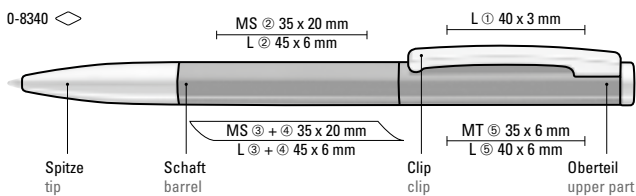

0-8340: Metall-Drehkugelschreiber mit gefedertem Clip. Oberfläche in silber matt mit glänzenden Beschlagteilen oder schwarz bzw. weiß glänzend mit matten Beschlägen.

0-8342 R: Metall-Rollerball mit gefedertem Clip. Oberfläche in silber matt mit glänzenden Beschlagteilen oder schwarz bzw. weiß glänzend mit matten Beschlägen.

0-8340 TO: Metall-Drehkugelschreiber mit gefedertem Clip. Oberfläche in silber matt mit glänzenden Beschlagteilen. Touchfunktion im Oberteil.

0-8340: Metal twist ballpoint pen with spring-mounted clip. Surface in matt silver and glossy chrome fittings, glossy black or white with matt fittings.

0-8342 R: Metal rollerball with spring-mounted clip. Surface in matt silver and glossy chrome fittings, matt black or glossy white with matt fittings.

0-8340 TO: Metal twist ballpoint pen with spring-mounted clip. Surface in matt silver, glossy chrome fittings. Black rubber ball with integrated touch screen control.

Preis/Stück 0-8340 2,18 €
Preis/Stück 0-8340 TO 2,61 €
Menge 300 Stück
Werbeschlüssel Schaft MS/L, Clip L, Oberteil MT/L
Preis/Stück 0-8342 R 2,89 €
Menge 300 Stück
Werbeschlüssel Schaft MT/L, Clip L, Kappe MT/L

Price/piece 0-8340 2.18 €
Price/piece 0-8340 TO 2.61 €
Quantity 300 pieces
Advertising code barrel MS/L, clip L, upper part MT/L
Price/piece 0-8342 R 2.89 €
Quantity 300 pieces
Advertising code barrel MT/L, clip L, cap MT/L