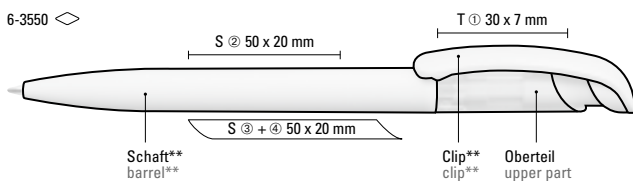

*06-7527 BIO-MIX: Drücker und Spitze sind aus Bio-Material gefertigt. Der Werkstoff Celluloseacetat entspricht der DIN EN 13432:2000-12 und wird aus europäischen Weichhölzern gewonnen.

*06-7527 BIO-MIX: Push-button and tip are made of bio material. This material – cellulose acetate – complies with DIN EN 13432:2000-12 and is derived from European softwoods.

**Die Herstellung der Clips und der Schäfte ist aufgrund des besonderen Materials produktionstechnischen Schwankungen unterlegen. Leichte Unterschiede in der Farbe und der Oberfläche (Schlierenbildung) sind möglich.

**The production of the clips and barrels is subject to fluctuations due to the special material. Slight differences in colour and surface (smear formation) are possible.