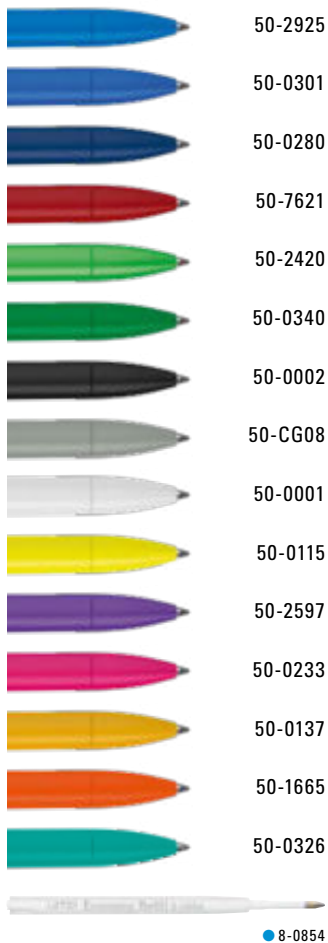

0-0092 F (● 8-0854)
0-0092 F-SI (● 8-0854)

Recyclete
Variante
YES RECY
Seite/page 59