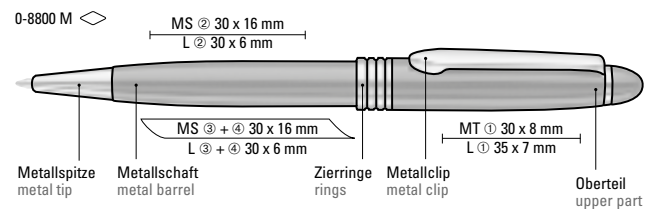

Das Modell eignet sich für
Lasergravur in gold. Siehe Seite 304.

The model is suitable for laser
engraving in gold. See page 304.

0-8800 M: Metall-Drehkugelschreiber
mit glänzend lackiertem Gehäuse in
schwarz. Clip, Zierringe und Spitze aus
vergoldetem Metall.

Preis/Stück
Menge
Werbeschlüssel

3,79 €
300 Stück
Schaft MS/L,
Oberteil MT/L

0-8800 M: Metal twist ballpoint pen
with glossy lacquered body in black.
Metal clip, metal rings and metal tip
gold-plated.

Price/piece
Quantity
Advertising code

3,79 €
300 pieces
barrel MS/L,
upper part MT/L