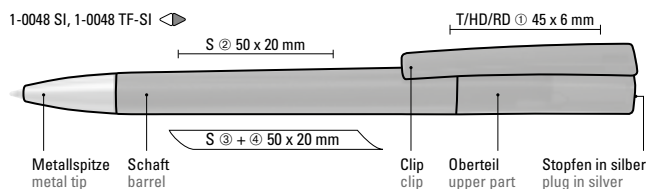

umaBlackForest *Pens*

Mix n' Match: Alle Teile können farblich frei kombiniert werden.

1-0048 SI: Drehkugelschreiber mit gedeckt mattem Gehäuse in weiß oder schwarz und Stopfen optional in verschiedenen matt gedeckten Farben oder silber erhältlich. Schwere Metallspitze matt verchromt.

1-0048 TF-SI: Drehkugelschreiber mit transparent gefrostetem Gehäuse und Stopfen optional in verschiedenen matt gedeckten Farben oder silber erhältlich. Schwere Metallspitze matt verchromt.

Preis/Stück 1-0048 SI 1,02 €
Preis/Stück 1-0048 TF-SI 1,02 €
Menge 1.000 Stück
Werbeschlüssel Schaft S ○, Clip T/HD/RD

Mix n' Match: All parts can be colour-combined freely.

1-0048 SI: Twist ballpoint pen with opaque matt housing in white or black and plug optionally available in various matt colours or silver. Heavy metal tip matt chromed.

1-0048 TF-SI: Twist ballpoint pen with transparent frosted housing and plug optionally available in various matt colours or silver. Heavy metal tip matt chromed.

Price/piece 1-0048 SI 1.02 €
Price/piece 1-0048 TF-SI 1.02 €
Quantity 1,000 pieces
Advertising code barrel S ○, clip T/HD/RD