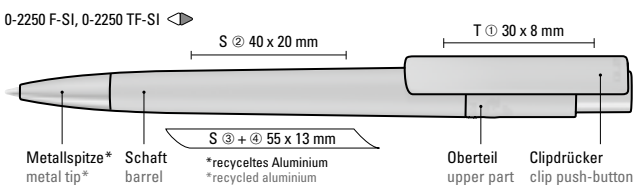

Die Gewinnung und Verarbeitung des rPET-Materials aus 100% recycelten PET-Flaschen sowie das rAL-Material aus 100% recycelten Aluminium-Getränkedosen findet in Europa statt. Die beiden Materialien eignen sich für einen langlebigen und nachhaltigen Werbeinsatz. Dank der europäischen und ClimatePartner-zertifizierten Produktion leistet der uma RECYCLED PET PEN PRO einen zusätzlichen nachhaltigen Beitrag zur Schonung der Umwelt.

Mix n' Match: Ab 2.000 Stück kann das Modell farblich kombiniert werden.

0-2250 F-SI: Druckkugelschreiber aus recyceltem PET-Material mit matt gedecktem Gehäuse und Clip sowie Metallspitze aus recyceltem Aluminium in silber matt.

0-2250 TF-SI: Druckkugelschreiber aus recyceltem PET-Material mit transparent gefrostetem Gehäuse und Clip sowie Metallspitze aus recyceltem Aluminium in silber matt.

Preis/Stück 0-2250 F-SI	0,88 €
Preis/Stück 0-2250 TF-SI	0,88 €
Menge	1.000 Stück
Werbeschlüssel	Schaft S, Clip T

The extraction and processing of the rPET material from 100% recycled PET bottles, as well as the rAL material from 100% recycled aluminium beverage cans takes place in Europe. Both materials are suitable for a durable and sustainable advertisement. Thanks to the European and ClimatePartner-certified production, the uma RECYCLED PET PEN PRO makes an additional sustainable contribution to the protection of the environment.

Mix n' Match: From 2,000 pieces, you can choose any colour combination.

0-2250 F-SI: Retractable ballpoint pen made from recycled PET material with opaque matt housing and clip, metal tip made from recycled aluminium in matt silver.

0-2250 TF-SI: Retractable ballpoint pen made from recycled PET material with transparent frosted housing and clip, metal tip made from recycled aluminium in matt silver.

Price/piece 0-2250 F-SI	0.88 €
Price/piece 0-2250 TF-SI	0.88 €
Quantity	1,000 pieces
Advertising code	barrel S, clip T