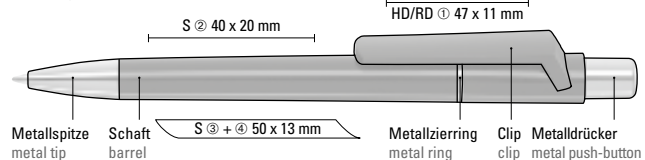

umaBlackForest Pens

Mix n' Match: Alle Teile können farblich frei kombiniert werden.

1-0145 SI: Druckkugelschreiber mit gedeckt glänzendem Gehäuse, Metallzierring, Drücker und schwere Metallspitze glanzverchromt.

1-0145 T-SI: Druckkugelschreiber mit transparent glänzendem Gehäuse, Metallzierring, Drücker und schwere Metallspitze glanzverchromt.

Preis/Stück 1-0145 SI 1,09 €
Preis/Stück 1-0145 T-SI 1,09 €
Menge 1.000 Stück
Werbeschlüssel Schaft S ○, Clip T/HD/RD

Mix n' Match: All parts can be colour-combined freely.

1-0145 SI: Retractable ballpoint pen with opaque glossy housing, decorative metal ring, push-button and heavy metal tip chrome plated.

1-0145 T-SI: Retractable ballpoint pen with transparent glossy housing, decorative metal ring, push-button and heavy metal tip chrome plated.

Price/piece 1-0145 SI 1.09 €
Price/piece 1-0145 T-SI 1.09 €
Quantity 1,000 pieces
Advertising code barrel S ○, clip T/HD/RD

1-0145 SI, 1-0145 T-SI