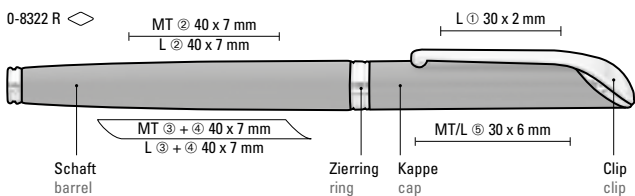

0-8320: Metall-Drehkugelschreiber mit matter Oberfläche. Metallbeschlagteile glanzverchromt.

0-8322 R: Metall-Rollerball mit matter Oberfläche. Metallbeschlagteile glanzverchromt.

Preis/Stück 0-8320 2,46 €
Menge 300 Stück
Werbeschlüssel Schaft MS/L,
Clip L, Oberteil MT/L

Preis/Stück 0-8322 R 3,18 €
Menge 300 Stück
Werbeschlüssel Schaft MT/L,
Clip L, Kappe MT/L

0-8320: Metal twist ballpoint pen with matt housing. Metal fittings chrome plated.

0-8322 R: Metal rollerball with matt housing. Metal fittings chrome plated.

Price/piece 0-8320 2.46 €
Quantity 300 pieces
Advertising code barrel MS/L,
clip L, upper part MT/L

Price/piece 0-8322 R 3.18 €
Quantity 300 pieces
Advertising code barrel MT/L,
clip L, cap MT/L