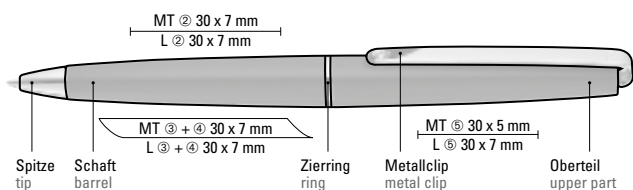

0-8370, 0-8370 M ◊