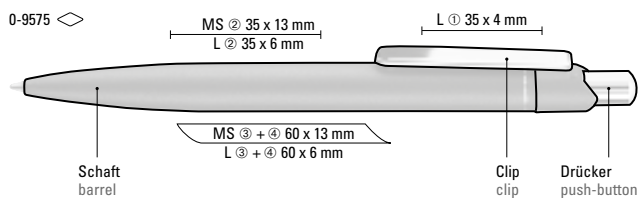

0-9575: Metall-Druckkugelschreiber mit matt lackiertem Aluminiumschaft. Metallclip und Drücker silber glanzverchromt.

Preis/Stück 1,19 €
Menge 300 Stück
Werbeschlüssel Schaft MS/L, Clip L

0-9575: Metal retractable ballpoint pen with matt lacquered aluminium housing. Metal clip and push-button chrome plated.

Price/piece 1.19 €
Quantity 300 pieces
Advertising code barrel MS/L, clip L