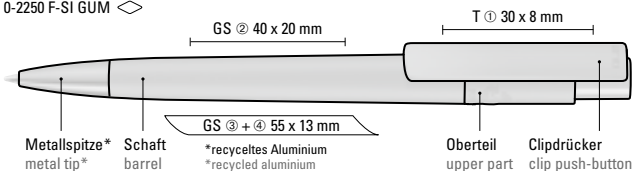

Aufgrund der Besonderheiten des Materials (recyceltes PET-Material) sind produktionstechnische Farbschwankungen gegeben.

Due to the special nature of the material (recycled PET material) production-related variations are possible.

Die Gewinnung und Verarbeitung des rPET-Materials aus 100% recycelten PET-Flaschen sowie das rAL-Material aus 100% recycelten Aluminium-Getränkedosen findet in Europa statt. Die beiden Materialien eignen sich für einen langlebigen und nachhaltigen Werbeeinsatz. Dank der europäischen und ClimatePartner-zertifizierten Produktion leistet der uma RECYCLED PET PEN PRO einen zusätzlichen nachhaltigen Beitrag zur Schonung der Umwelt.

The extraction and processing of the rPET material from 100% recycled PET bottles, as well as the rAL material from 100% recycled aluminium beverage cans takes place in Europe. Both materials are suitable for a durable and sustainable advertisement. Thanks to the European and ClimatePartner-certified production, the uma RECYCLED PET PEN PRO makes an additional sustainable contribution to the protection of the environment.

0-2250 F-SI GUM ◊