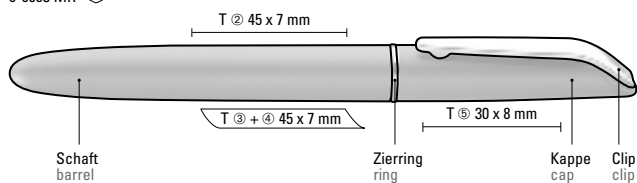

0-0053 M (● 8-0855)
0-0053 MR (● 8-0806)

0-0053 MR ◊

0-0053 M: Drehkugelschreiber mit Gehäuse im Metallicfarben, Gummigriffzone in schwarz. Metallclip, Zierring und Metallspitze glanzverchromt.

0-0053 MR: Rollerball mit Gehäuse in Metallicfarben. Metallclip und Zierring glanzverchromt.

Preis/Stück 0-0053 M	1,49 €
Menge	1.000 Stück
Werbeschlüssel	Schaft S, Oberteil T
Preis/Stück 0-0053 MR	1,92 €
Menge	1.000 Stück
Werbeschlüssel	Schaft T, Kappe T

0-0053 M: Twist ballpoint pen with housing in metallic colours and rubber grip zone in black. Metal clip, decorative ring and tip chrome plated.

0-0053 MR: Rollerball with housing in metallic colours. Metal clip and decorative ring chrome plated.

Price/piece 0-0053 M	1.49 €
Quantity	1,000 pieces
Advertising code	barrel S, upper part T
Price/piece 0-0053 MR	1.92 €
Quantity	1,000 pieces
Advertising code	barrel T, cap T