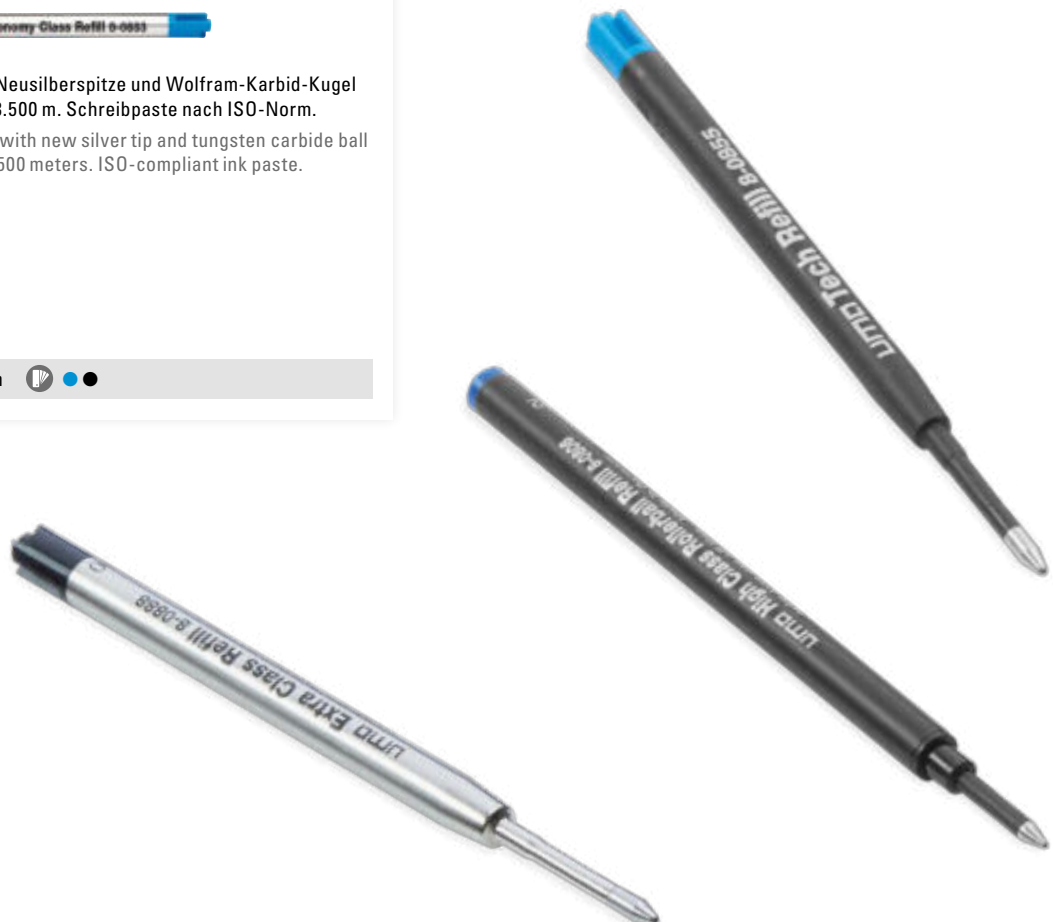

X-20 refill with white plastic tube, silver writing tip and tungsten carbide ball (1.0 mm). Writing length: approx. 1,000 meters. ISO-compliant ink paste.

1.000 m 1,0 mm

uma Economy Jumbo Refill, 8-0865

Jumbo Mine mit weißem Kunststoffrohr, silberner Schreibspitze und Wolfram-Karbid-Kugel (1.0 mm). Schreibleistung: ca. 1.200 m. Schreibpaste nach ISO-Norm.

Jumbo refill with white plastic tube, silver writing tip and tungsten carbide ball (1.0 mm). Writing length: approx. 1,200 meters. ISO-compliant ink paste.

1.200 m 1,0 mm

uma Economy Refill, 8-0854

Kunststoff-Großraummine mit weißem Kunststoffrohr, silberner Schreibspitze und Wolfram-Karbid-Kugel (1.0 mm). Schreibleistung: ca. 1.500 m. Schreibpaste nach ISO-Norm.

Large-capacity plastic refill with white plastic tube, silver writing tip and tungsten carbide ball (1.0 mm). Writing length: approx. 1,500 meters. German ISO-compliant ink paste.

1.500 m 1,0 mm

uma Economy Class Refill, 8-0883

Metall-Großraummine mit Neusilberspitze und Wolfram-Karbid-Kugel (1.0 mm). Schreibleistung: 3.500 m. Schreibpaste nach ISO-Norm.

Large-capacity metal refill with new silver tip and tungsten carbide ball (1.0 mm). Writing length: 3,500 meters. ISO-compliant ink paste.

3.500 m 1,0 mm