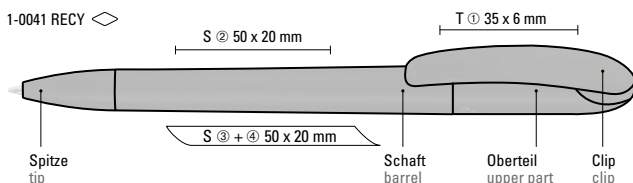

Aufgrund der Besonderheit des Materials (Post-Consumer Recycled Plastic) sind produktionstechnische Farbschwankungen gegeben.

Due to the special nature of the material (post-consumer recycled plastic) colour variations may occur during the production process.

umaBlackForest *Pens*

Die Modelle sind mit dem Recyclingzeichen gekennzeichnet. Dank der ClimatePartner-zertifizierten Produktion leisten der uma CETA RECY und ULTIMATE SI RECY einen zusätzlichen nachhaltigen Beitrag zur Schonung der Umwelt.

The models are labelled with the recycling mark. Thanks to the ClimatePartner-certified production, the uma CETA RECY and ULTIMATE SI RECY makes an additional sustainable contribution to the protection of the environment.

1-0041 RECY: Drehkugelschreiber mit gedeckt mattem Gehäuse aus 100% recyceltem Post-Consumer-Kunststoff.

1-0041 RECY: Twist ballpoint pen with opaque matt housing made from 100% recycled post-consumer plastic.

1-0048 SI RECY: Drehkugelschreiber mit gedeckt mattem Gehäuse aus 100% recyceltem Post-Consumer-Kunststoff. Metallspitze matt verchromt. Stopfen optional in verschiedenen matt gedeckten Farben oder silber (Standard ABS) erhältlich.

1-0048 SI RECY: Twist ballpoint pen with opaque matt housing made from 100% recycled post-consumer plastic. Metal tip matt chromed. Plugs optionally available in various matt colours or silver (standard ABS).

Preis/Stück 1-0041 RECY 0,91 €
Menge 1.000 Stück
Werbeschlüssel Schaft S ○, Clip T
Preis/Stück 1-0048 SI RECY 1,06 €
Menge 1.000 Stück
Werbeschlüssel Schaft S ○,
Clip T/HD/RD

Price/piece 1-0041 RECY 0.91 €
Quantity 1,000 pieces
Advertising code barrel S ○, clip T
Price/piece 1-0048 SI RECY 1.06 €
Quantity 1,000 pieces
Advertising code barrel S ○,
clip T/HD/RD