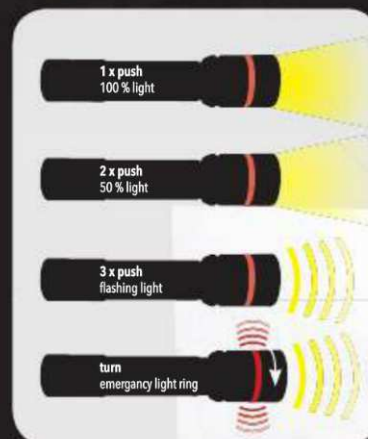

2 LICHTSTÄRKEN  
2 LIGHT STRENGTHS

4X ZOOM  
POWER LED 3 WATT

SPRITZWASSER-  
GESCHÜTZT  
WEATHER RESISTANT

YouTube

Instructional video  
[www.troika.org/video](http://www.troika.org/video)

POWER LED 3 WATT  
500 mAh