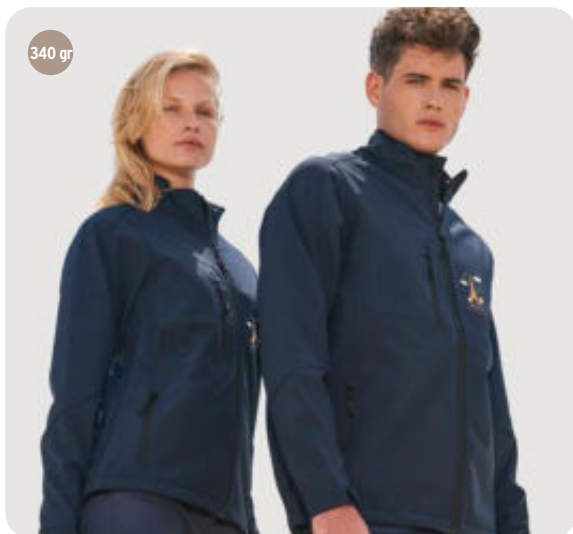

S / M / L / XL / XXL / 3XL / 4XL

340 gr